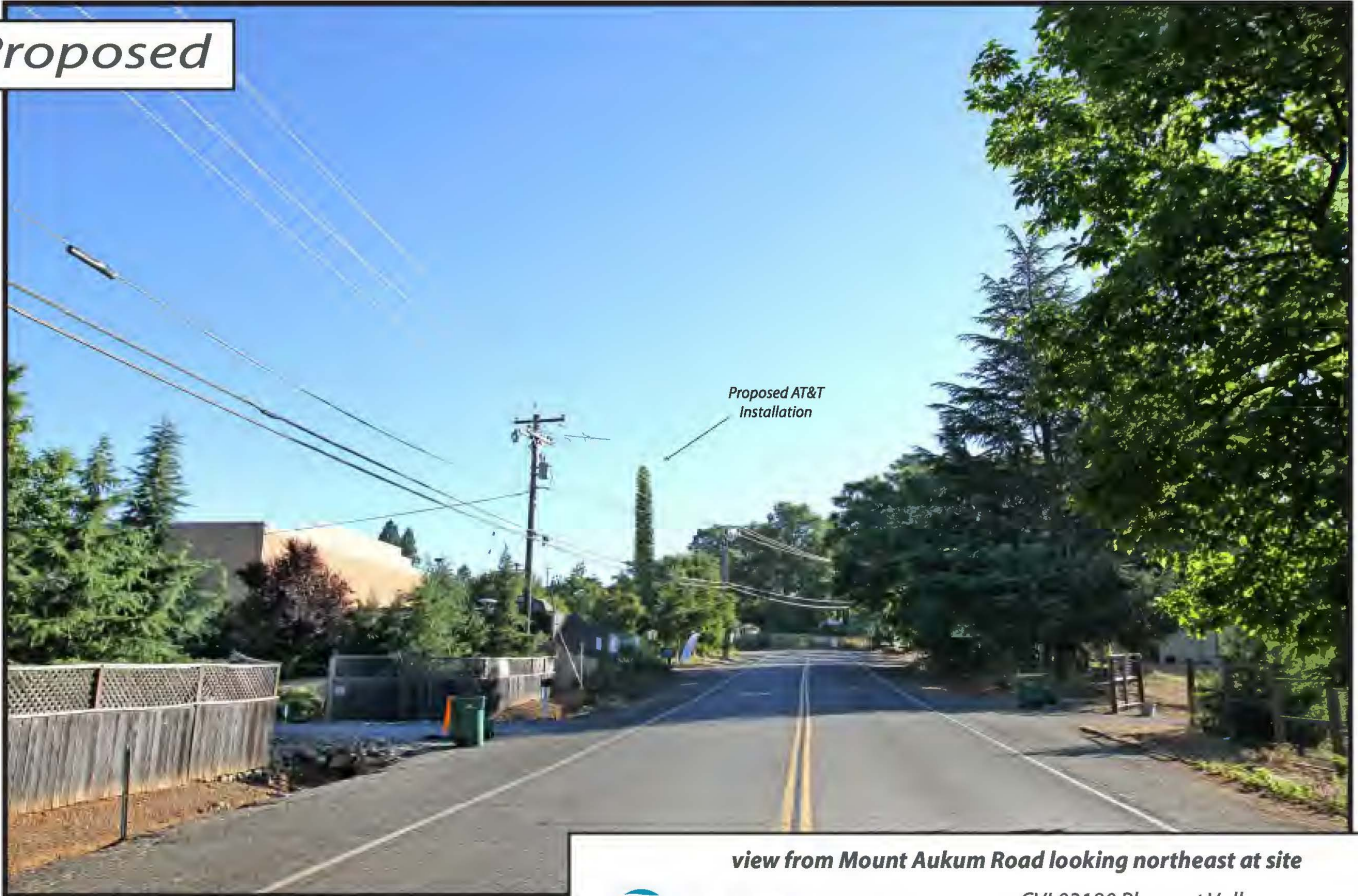

**Exhibit G**  
**Site 3 Pleasant Valley**

*Existing*

*Proposed*

*view from Pleasant Valley Road looking northeast at site*

*Existing*

*Proposed*

Proposed AT&T  
Installation

*view from Sly Park Road looking northwest at site*

*Existing*

*Proposed*

Proposed AT&T  
Installation

*view from Alameda Court looking southeast at site*

*Existing*

*Proposed*

*view from Mount Aukum Road looking northeast at site*

CVL03180 Pleasant Valley  
4559 Strauss Drive, Placerville, CA  
Photosims Produced on 7-17-2017