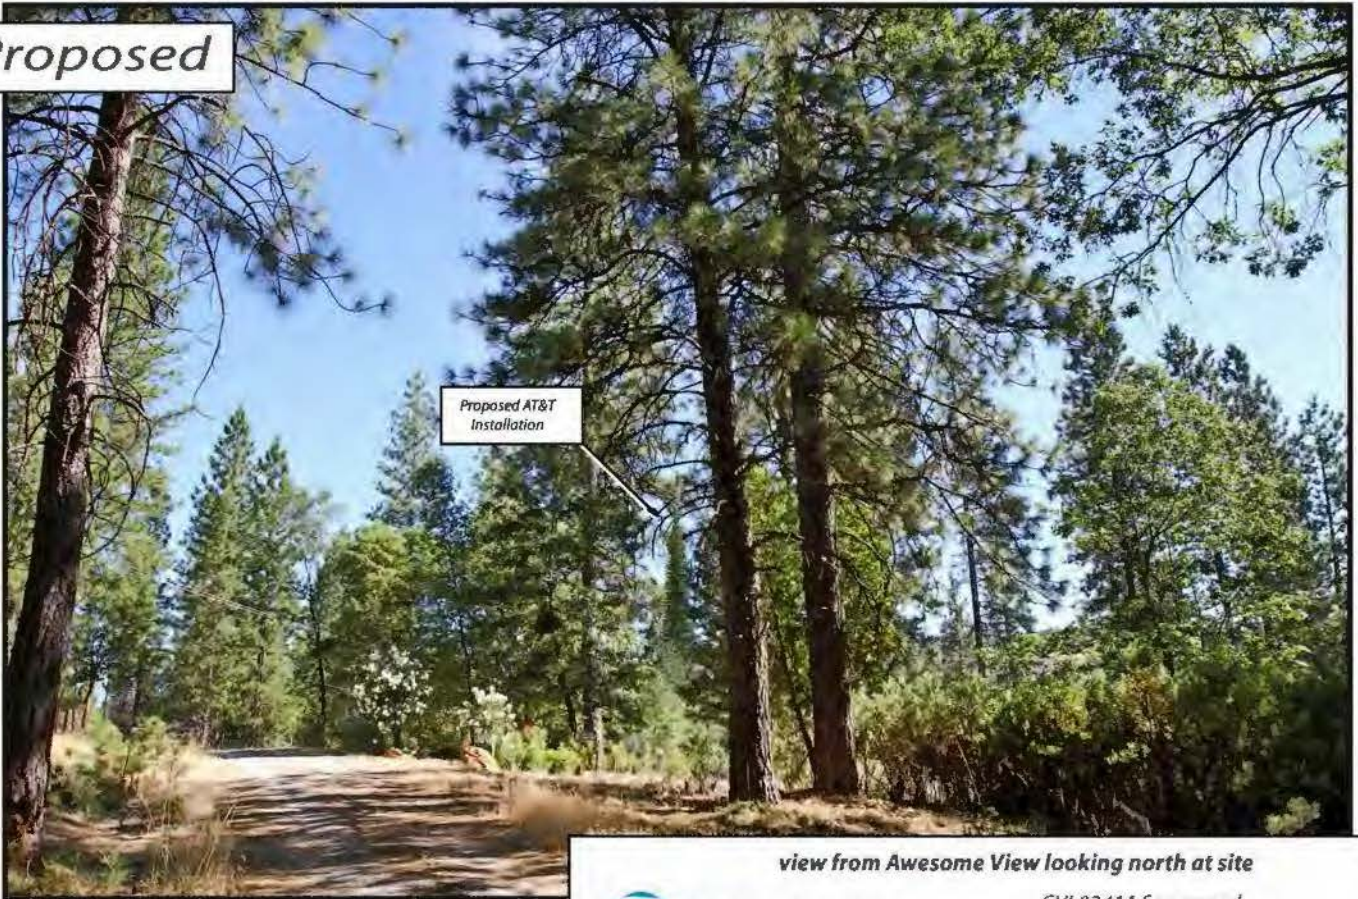

Exhibit G
Site 4 Soapweed

Existing

Proposed

view from property looking north at site

AdvanceSim
Photo Simulation Solutions
Contact (925) 202-8507

 **AT&T Wireless**

CVL03411 Soapweed
4070 Stope Drive, Placerville, CA
Photosims Produced on 7-21-2017

Existing

Proposed

view from Awesome View looking north at site

AdvanceSim
Photo Simulation Solutions
Contact (925) 202-8507

 **AT&T Wireless**

CVL03411 Soapweed
4070 Stope Drive, Placerville, CA
Photosims Produced on 7-21-2017

Existing

Proposed

view from Stope Drive looking northeast at site

Existing

Proposed

view from Pine Needle Lane looking northeast at site