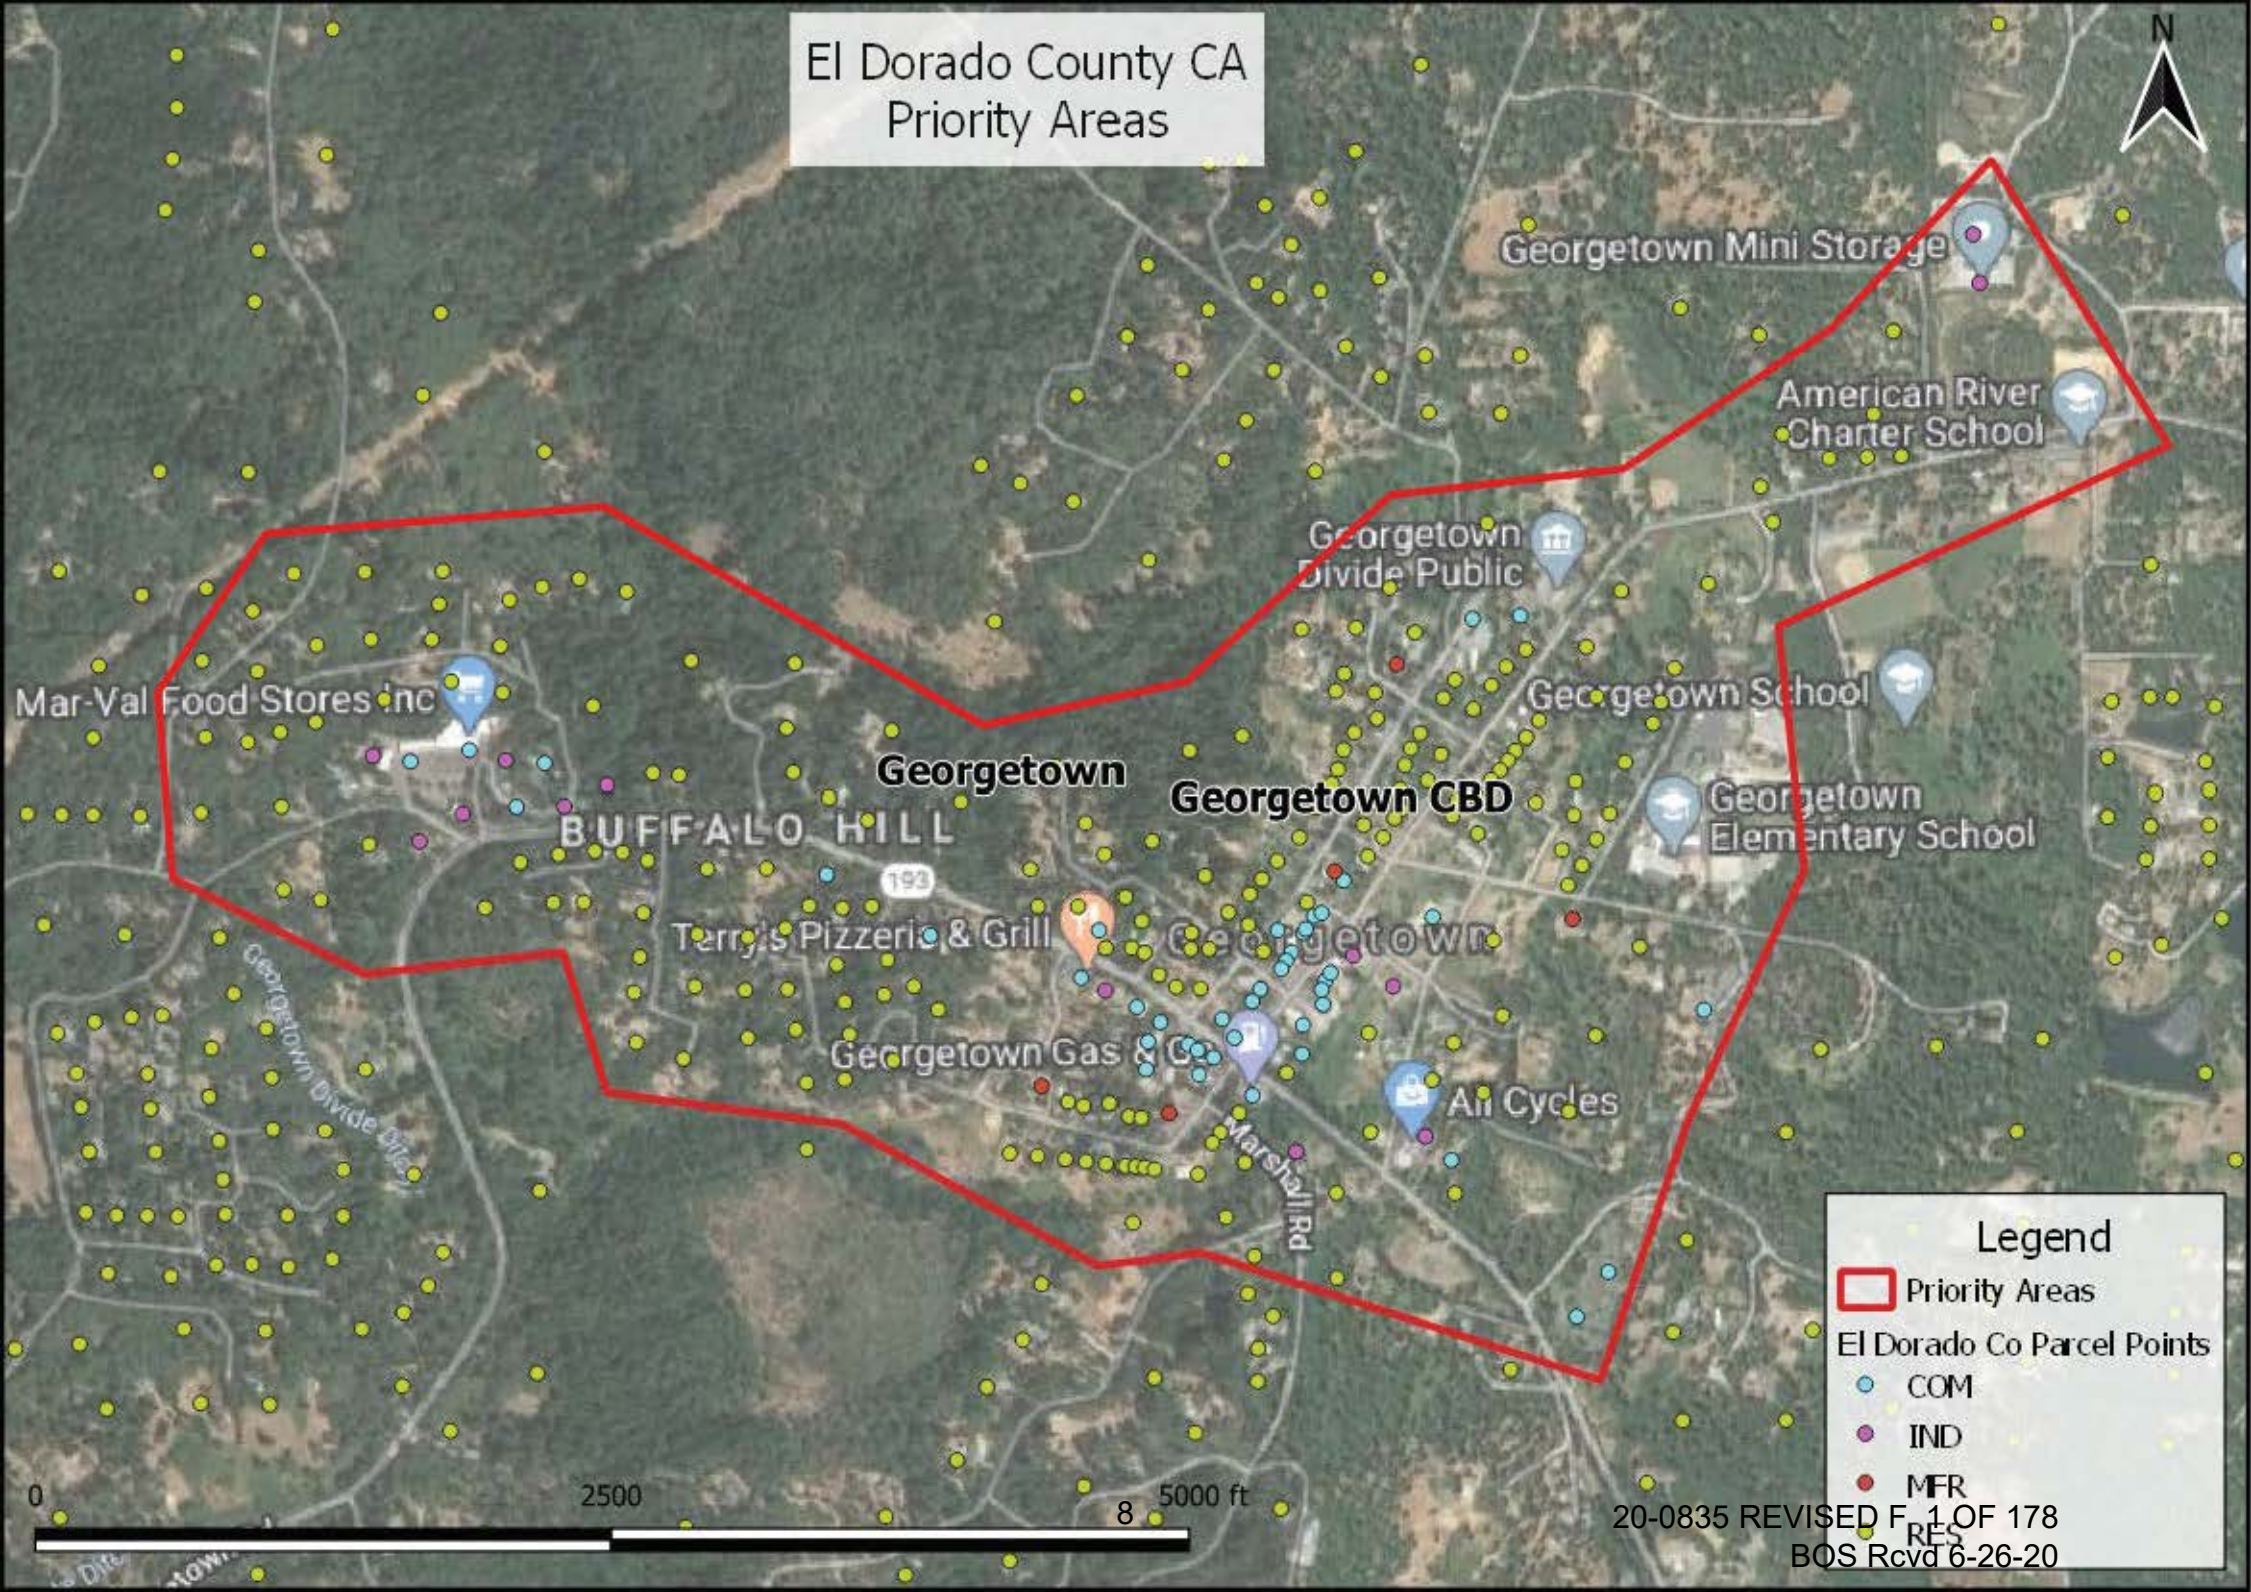

Latrobe

Tahoma

South Lake Tahoe

Legend

-  Priority Areas

20-0835 REVISED FALL OF 174
BOS Rcvd 6-26-20

El Dorado County CA Priority Areas

Garden Valley

Golden Sierra High School

Meadow Brook

Spanish Flat

South Fork

0 2500 5000 ft

Legend

- Priority Areas
- El Dorado Co Parcel Points
 - COM
 - IND
 - MFR
 - RES

El Dorado County CA Priority Areas

Georgetown
Georgetown CBD

Legend

- Priority Areas
- El Dorado Co Parcel Points
 - COM
 - IND
 - MFR
 - RES

El Dorado County CA Priority Areas

Legend

- Priority Areas
- El Dorado Co Parcel Points**
 - COM
 - IND
 - MFR
 - RES