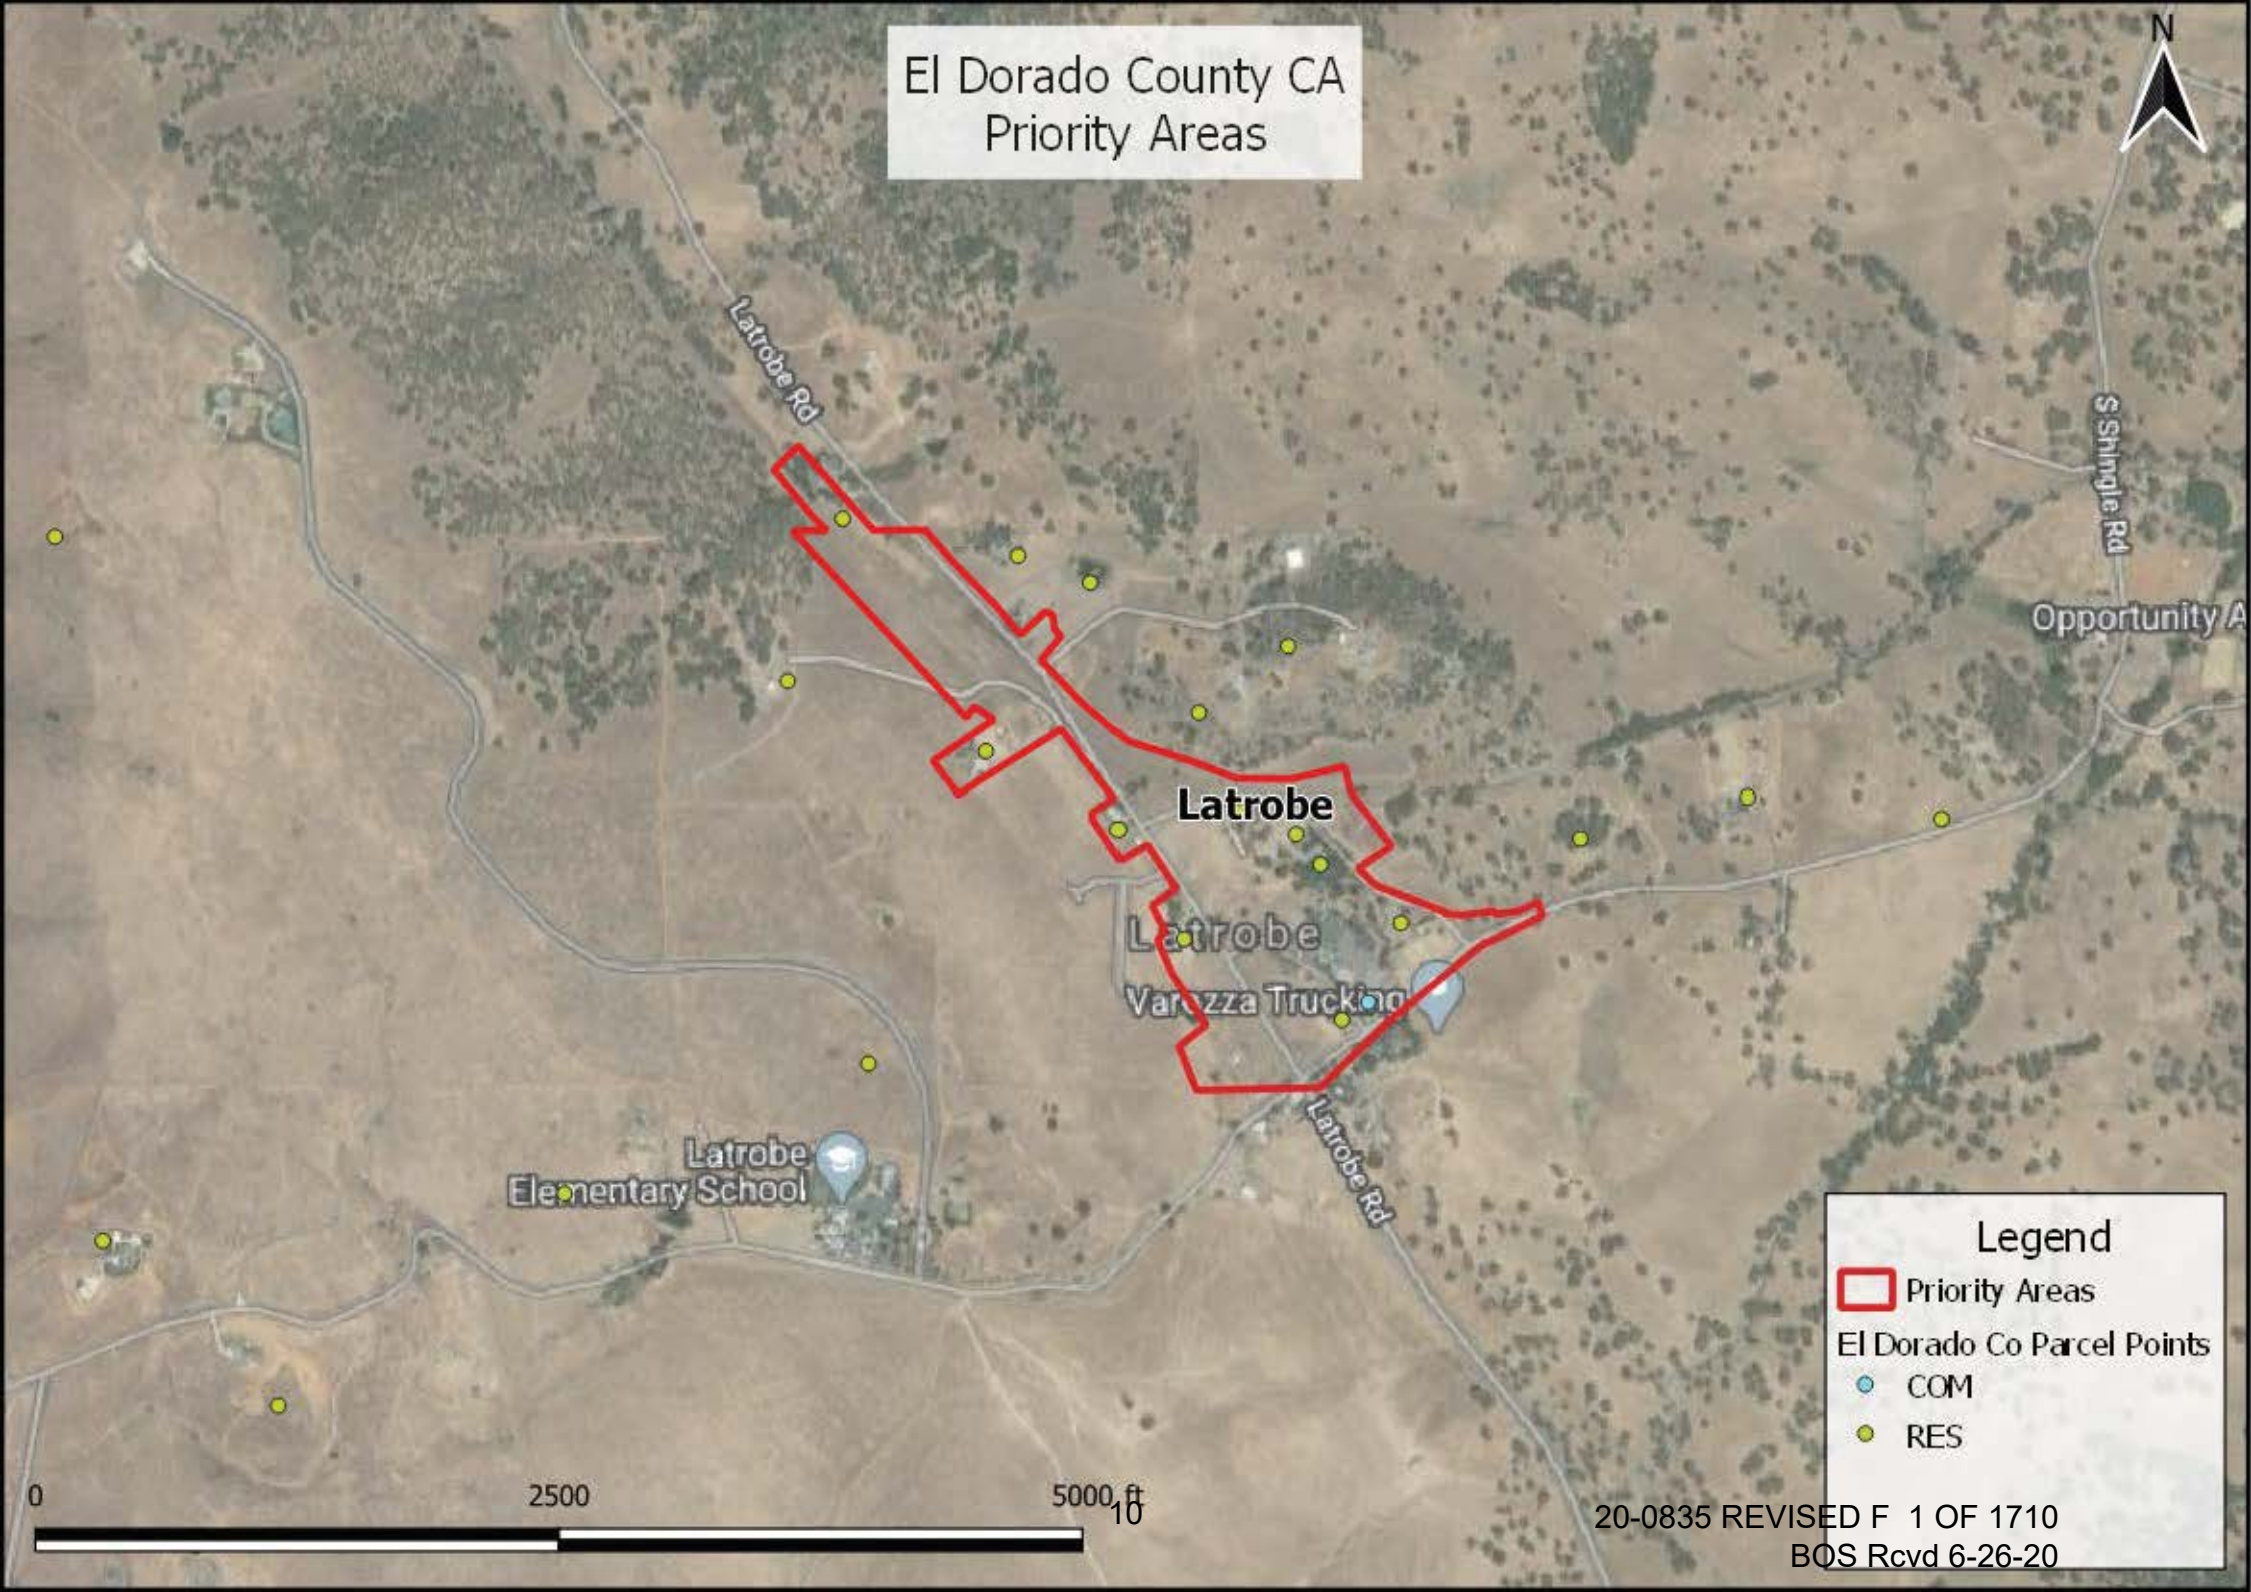

El Dorado County CA Priority Areas

Legend

- Priority Areas
- El Dorado Co Parcel Points
  - COM
  - RES