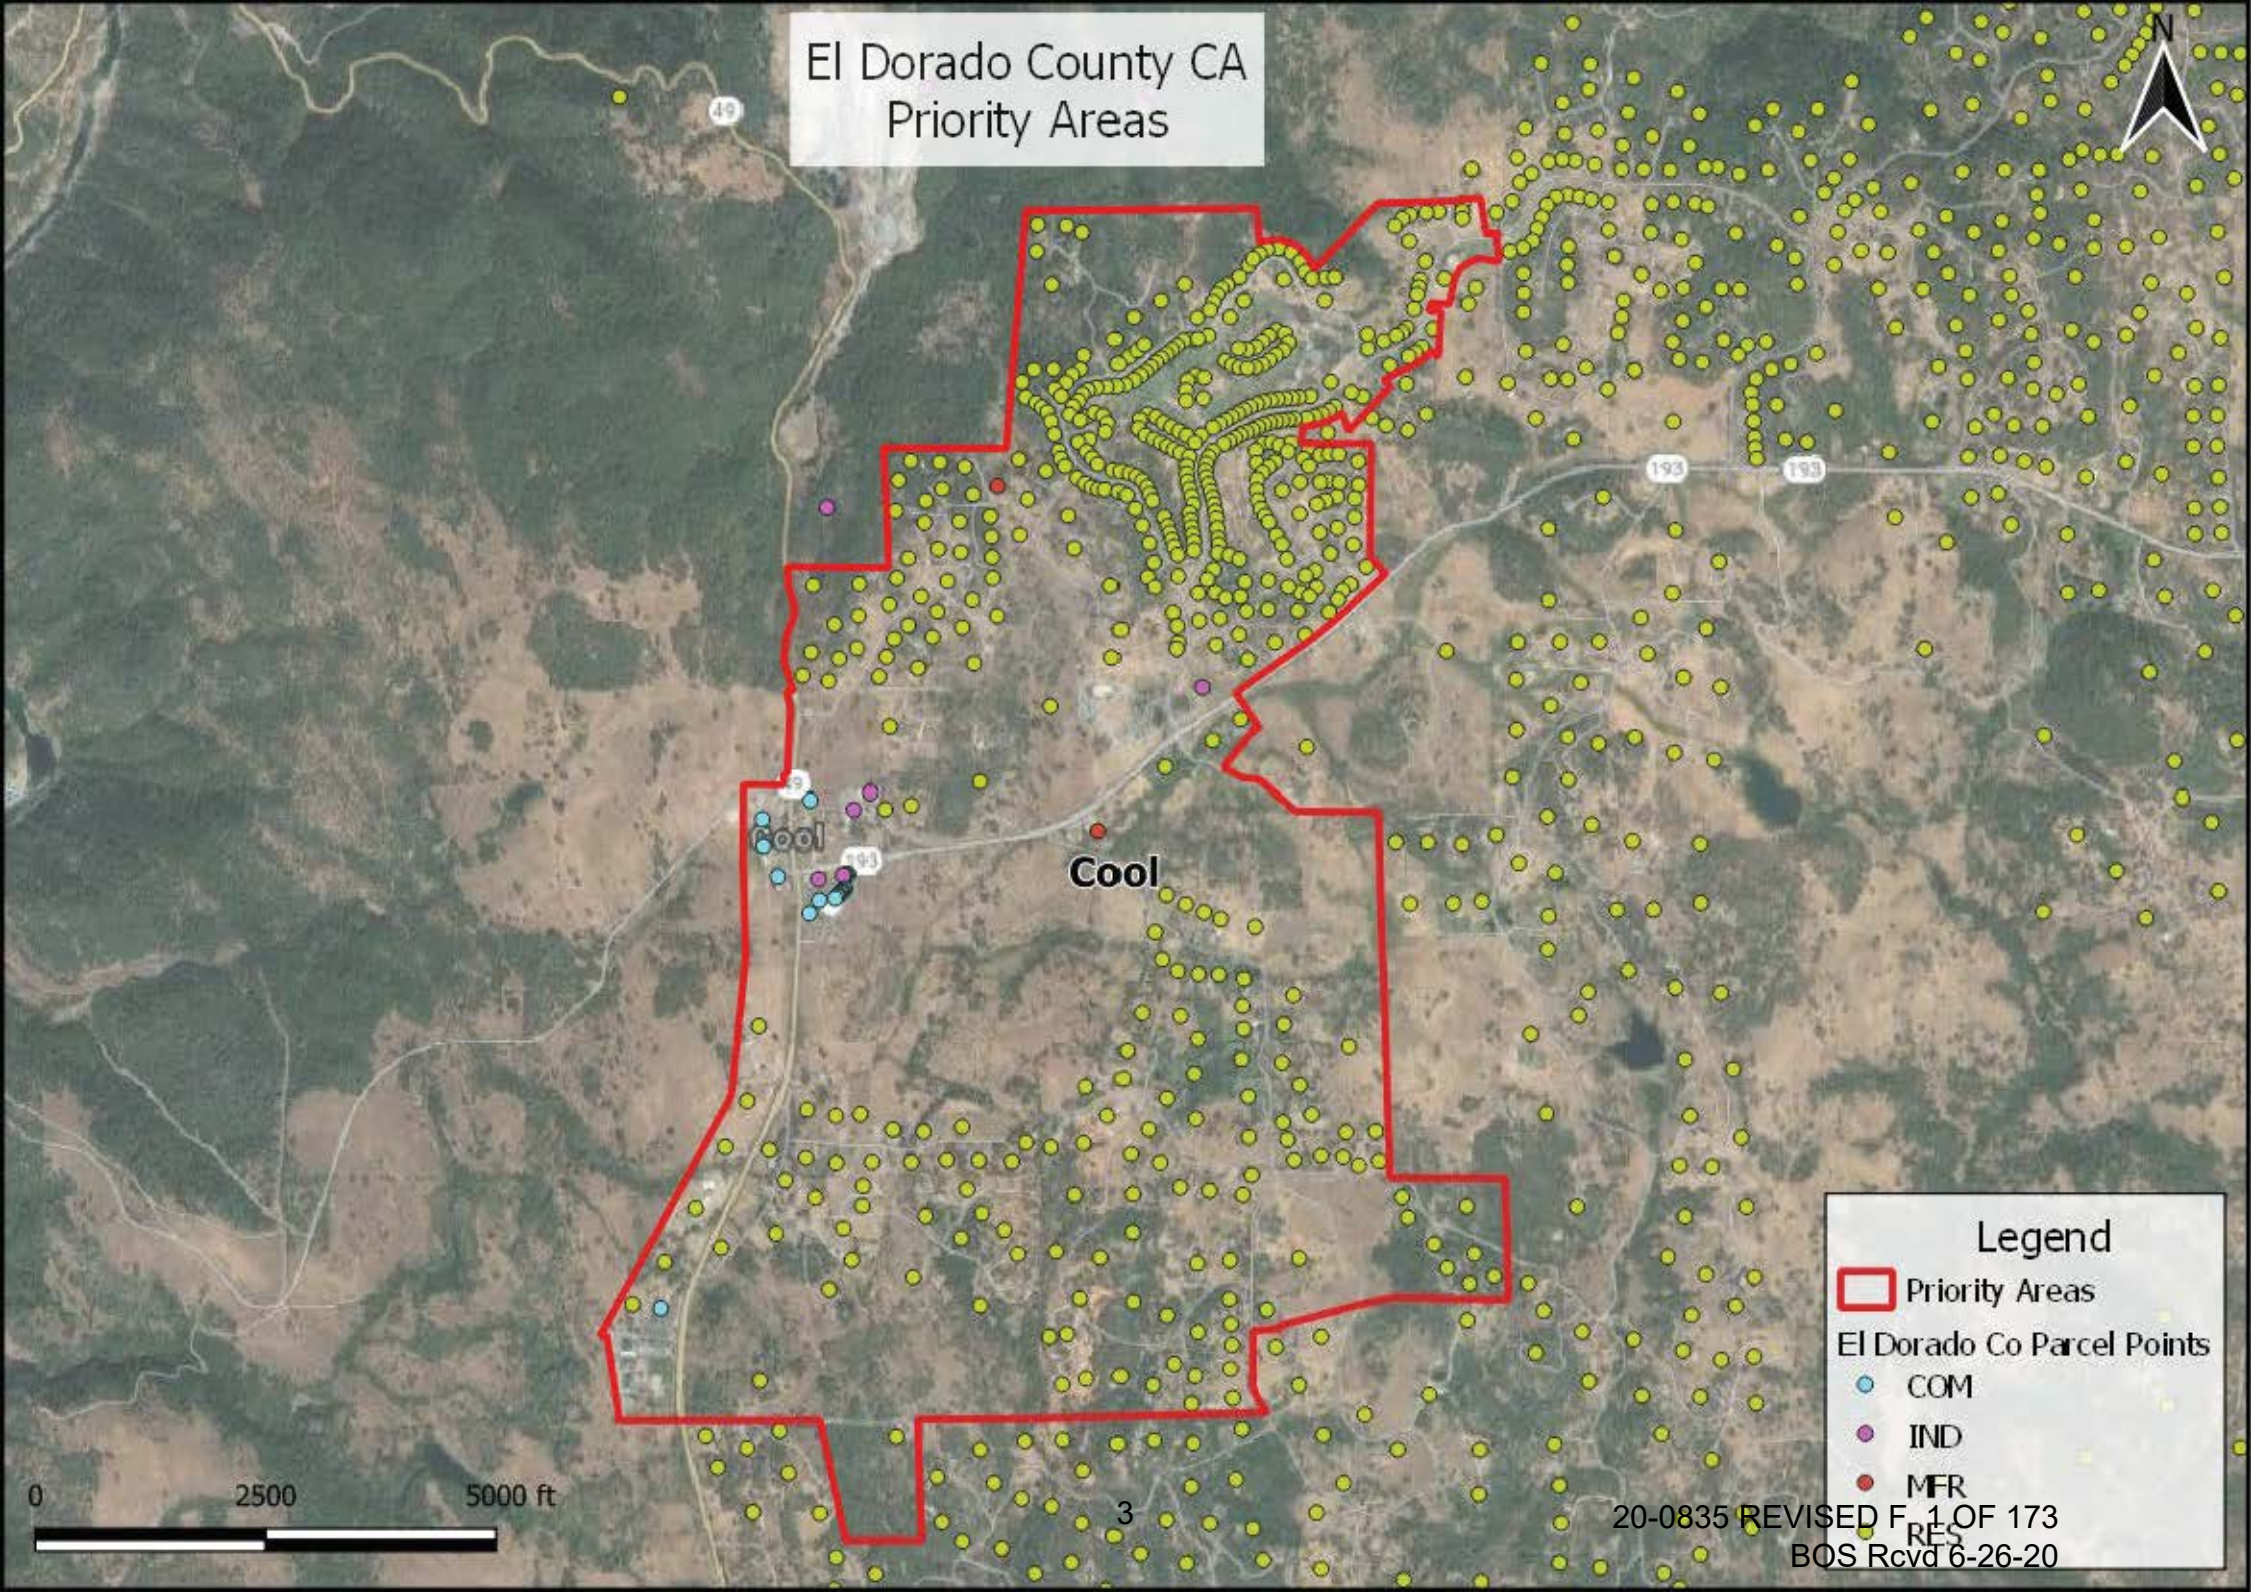

El Dorado County CA Priority Areas

Cool

Cool

Legend

- Priority Areas
- El Dorado Co Parcel Points**
 - COM
 - IND
 - MFR
 - RES

El Dorado County CA Priority Areas

Greenwood
Cool

Georgetown
Georgetown CBD

Latrobe

Tahoma

South Lake Tahoe

Legend

-  Priority Areas

20-0835 REVISED FALL OF 174
BOS Rcvd 6-26-20

El Dorado County CA Priority Areas

Garden Valley

Golden Sierra High School

Meadow Brook

Spanish Flat

South Fork

0 2500 5000 ft

Legend

- Priority Areas
- El Dorado Co Parcel Points
 - COM
 - IND
 - MFR
 - RES

El Dorado County CA Priority Areas

0 2500 5000 ft 12
Glen Valley
El Dorado

El Dorado County CA
Priority Areas

Pollock Pines

Legend

- Priority Areas
- El Dorado Co Parcel Points
 - COM
 - IND
 - MFR
 - RES

El Dorado County CA Priority Areas

Legend