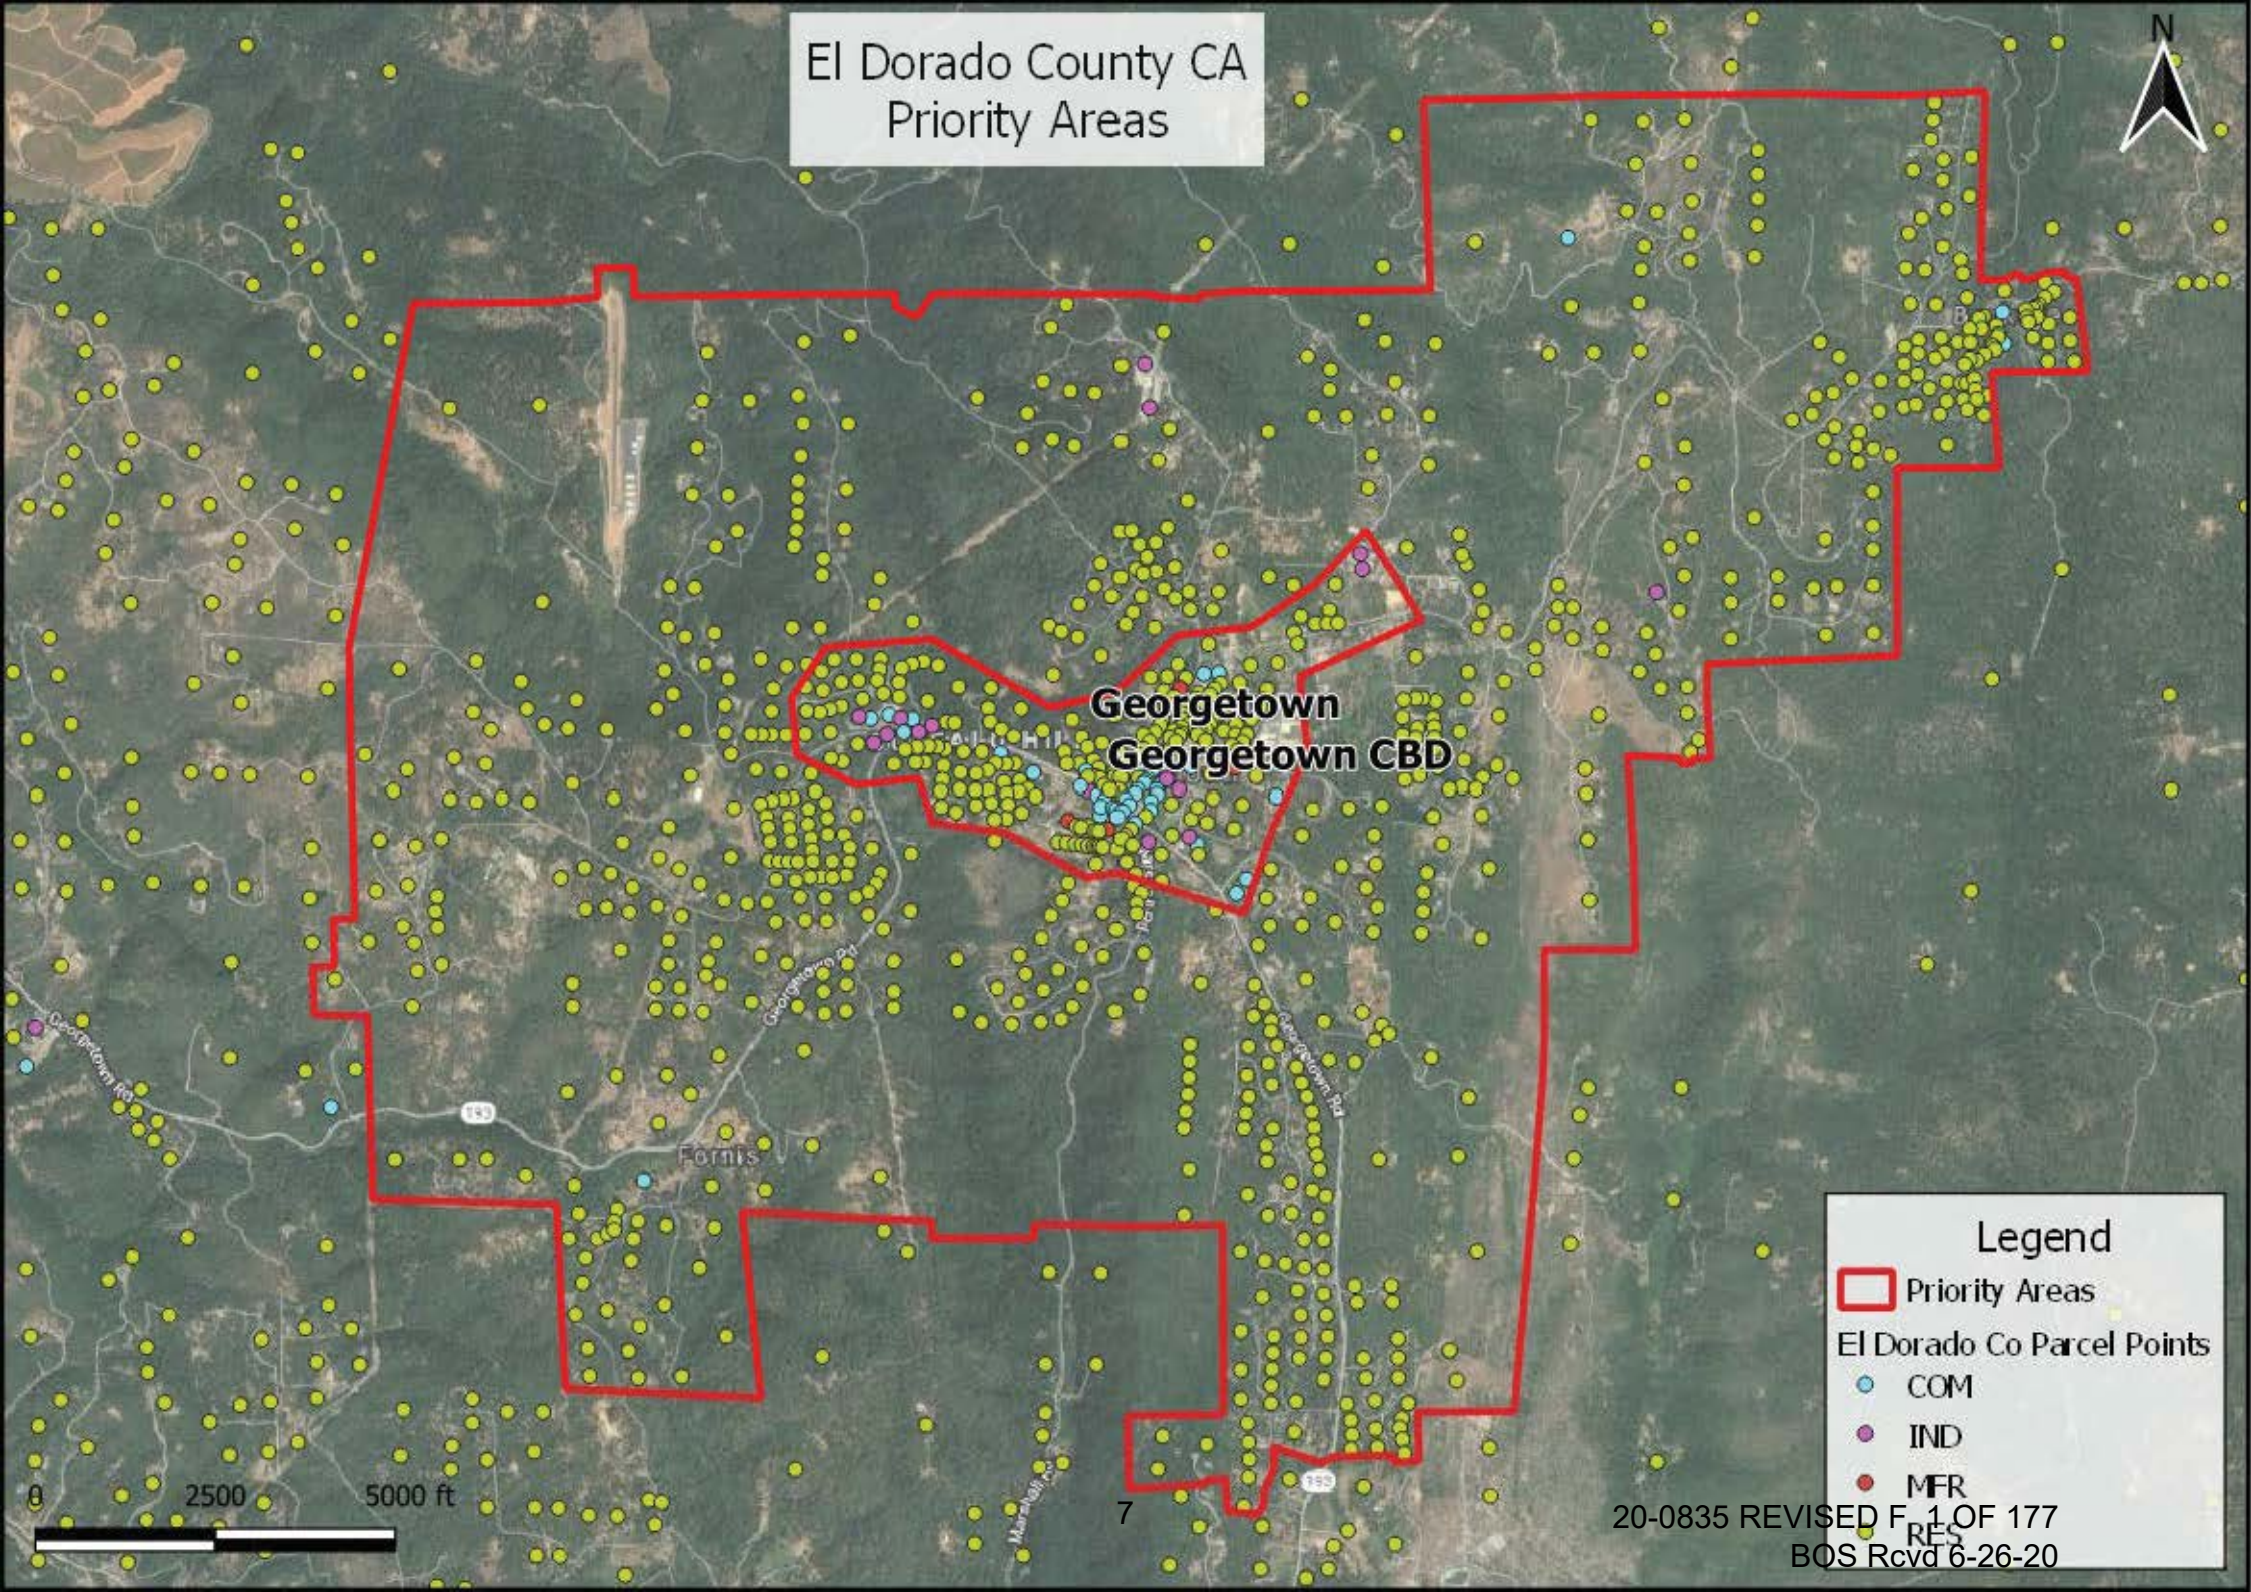

Latrobe

Tahoma

South Lake Tahoe

Legend

-  Priority Areas

20-0835 REVISED FALL OF 174
BOS Rcvd 6-26-20

El Dorado County CA Priority Areas

Garden Valley

Golden Sierra High School

Meadow Brook

Spanish Flat

South Fork

0 2500 5000 ft

Legend

- Priority Areas
- El Dorado Co Parcel Points
 - COM
 - IND
 - MFR
 - RES

El Dorado County CA Priority Areas

Georgetown
Georgetown CBD

Legend

- Priority Areas
- El Dorado Co Parcel Points
 - COM
 - IND
 - MFR
 - RES

El Dorado County CA Priority Areas

Legend

- Priority Areas
- El Dorado Co Parcel Points**
 - COM
 - IND
 - MFR
 - RES