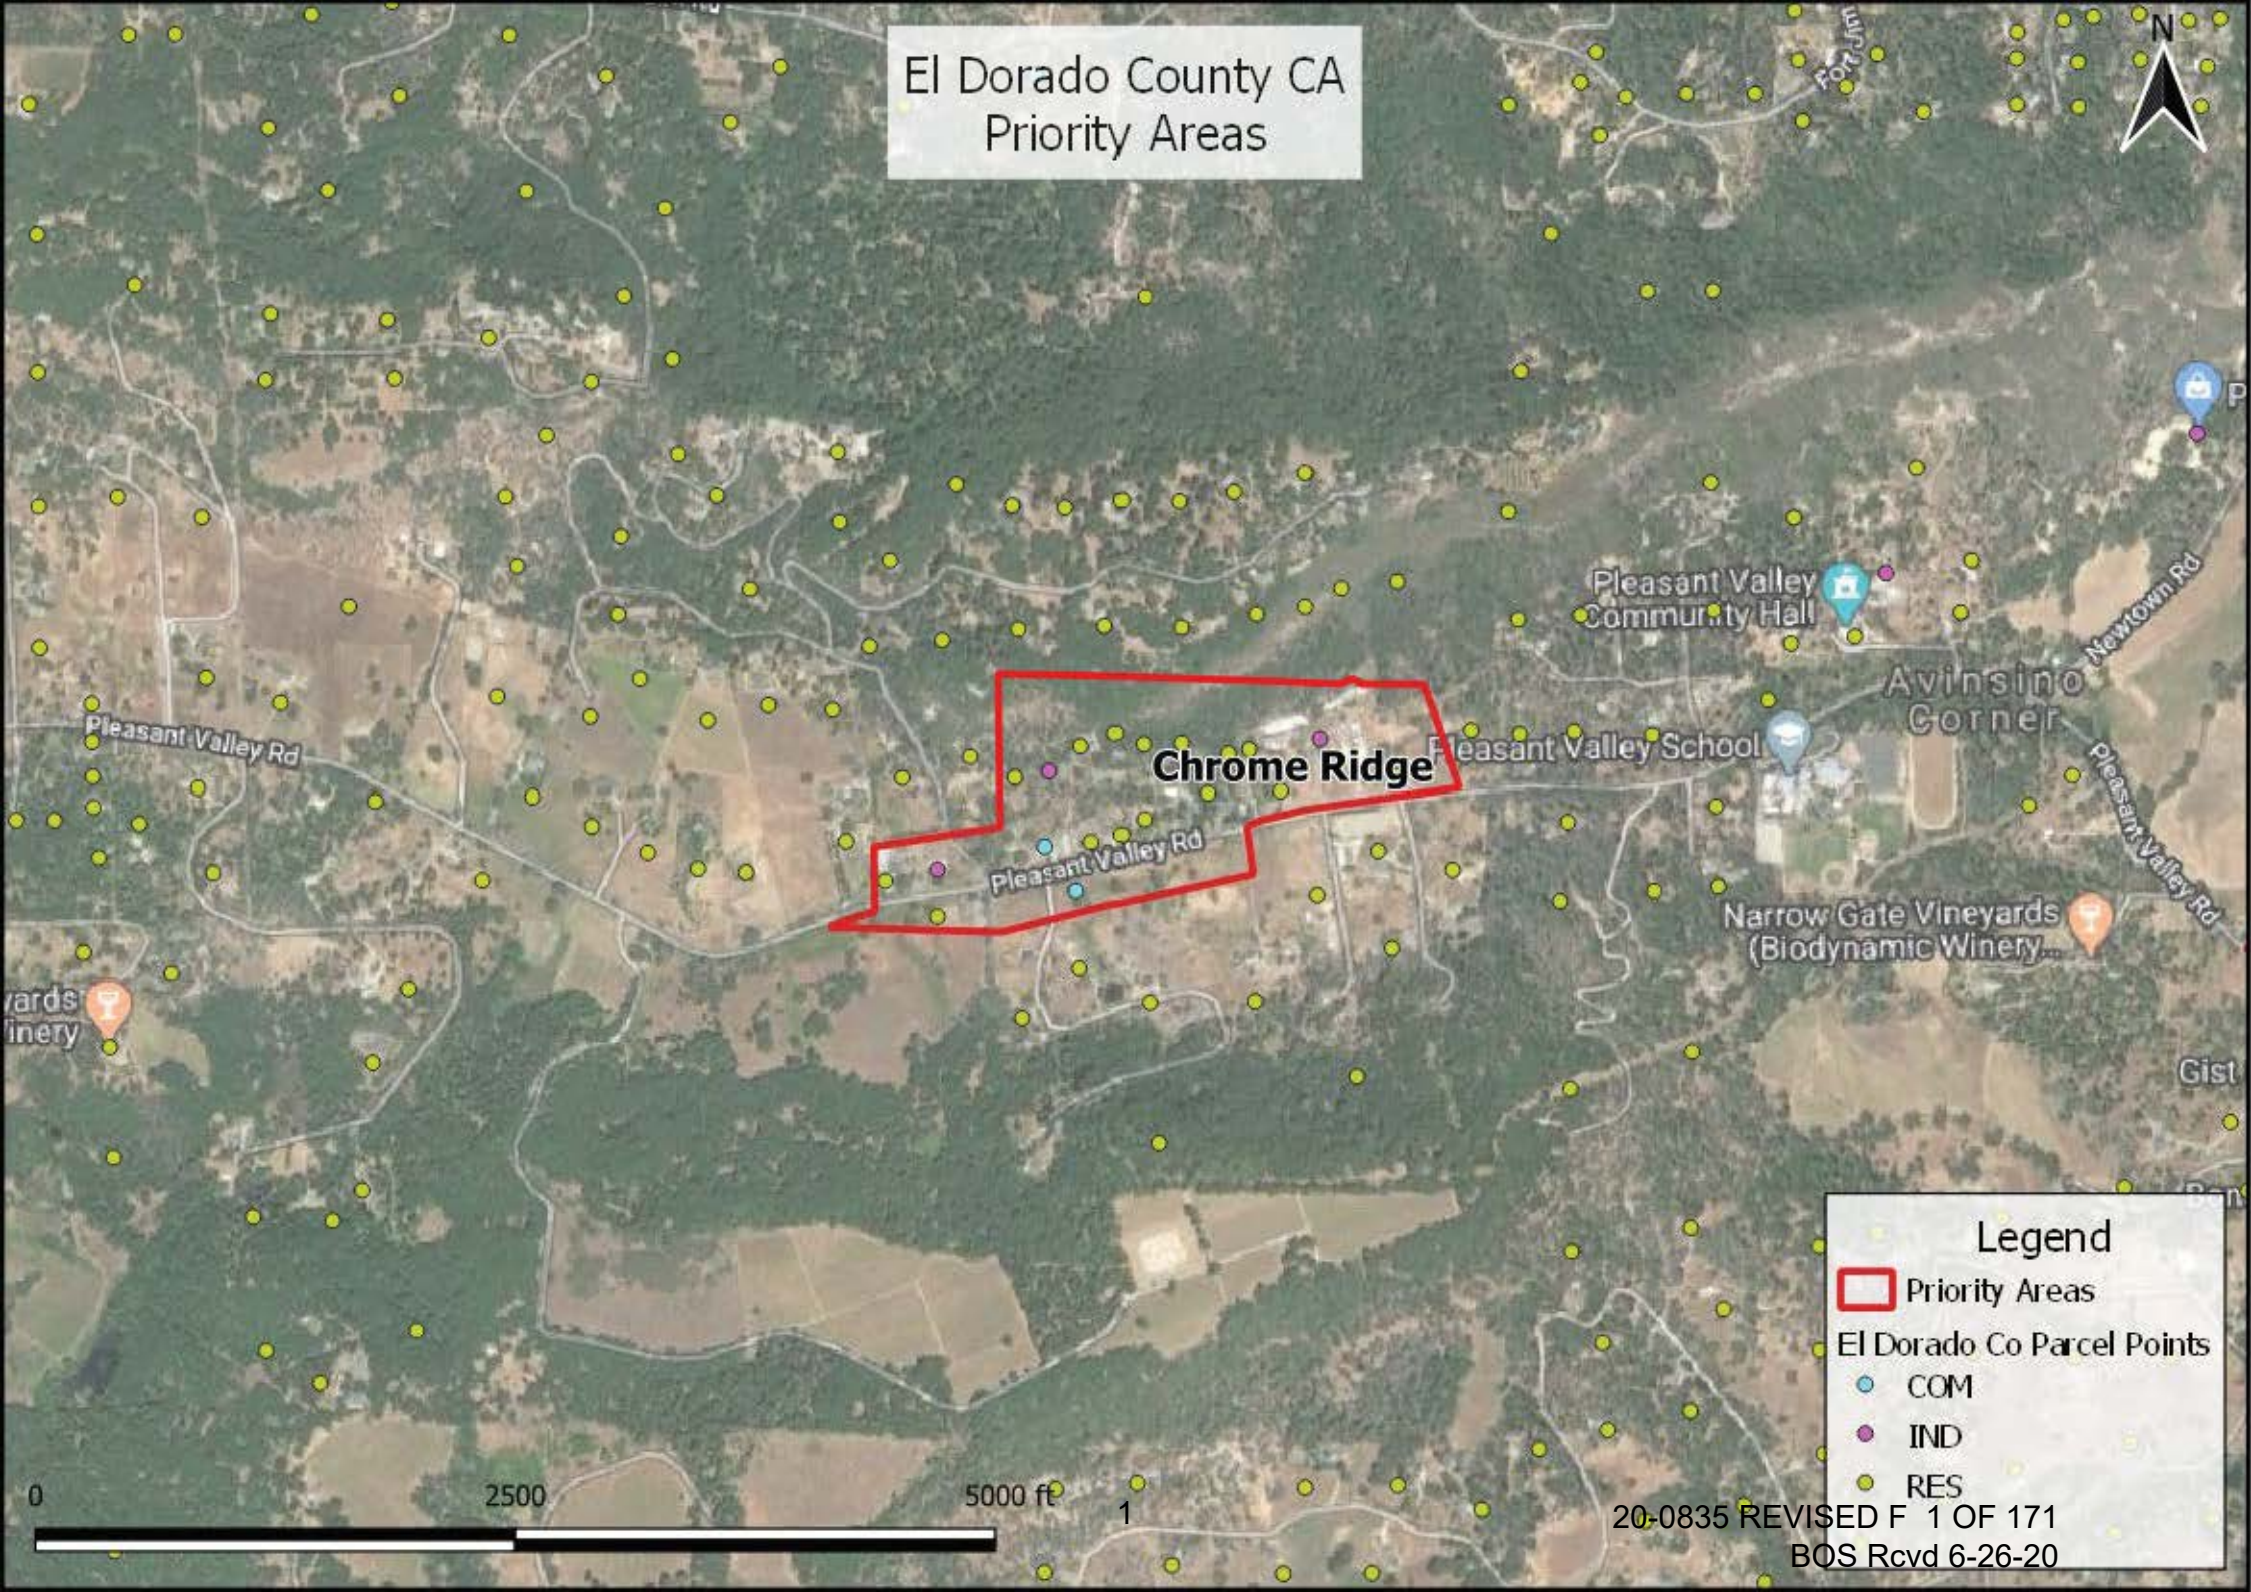

El Dorado County CA Priority Areas

Legend

- Priority Areas
- El Dorado Co Parcel Points
- COM
- IND
- RES