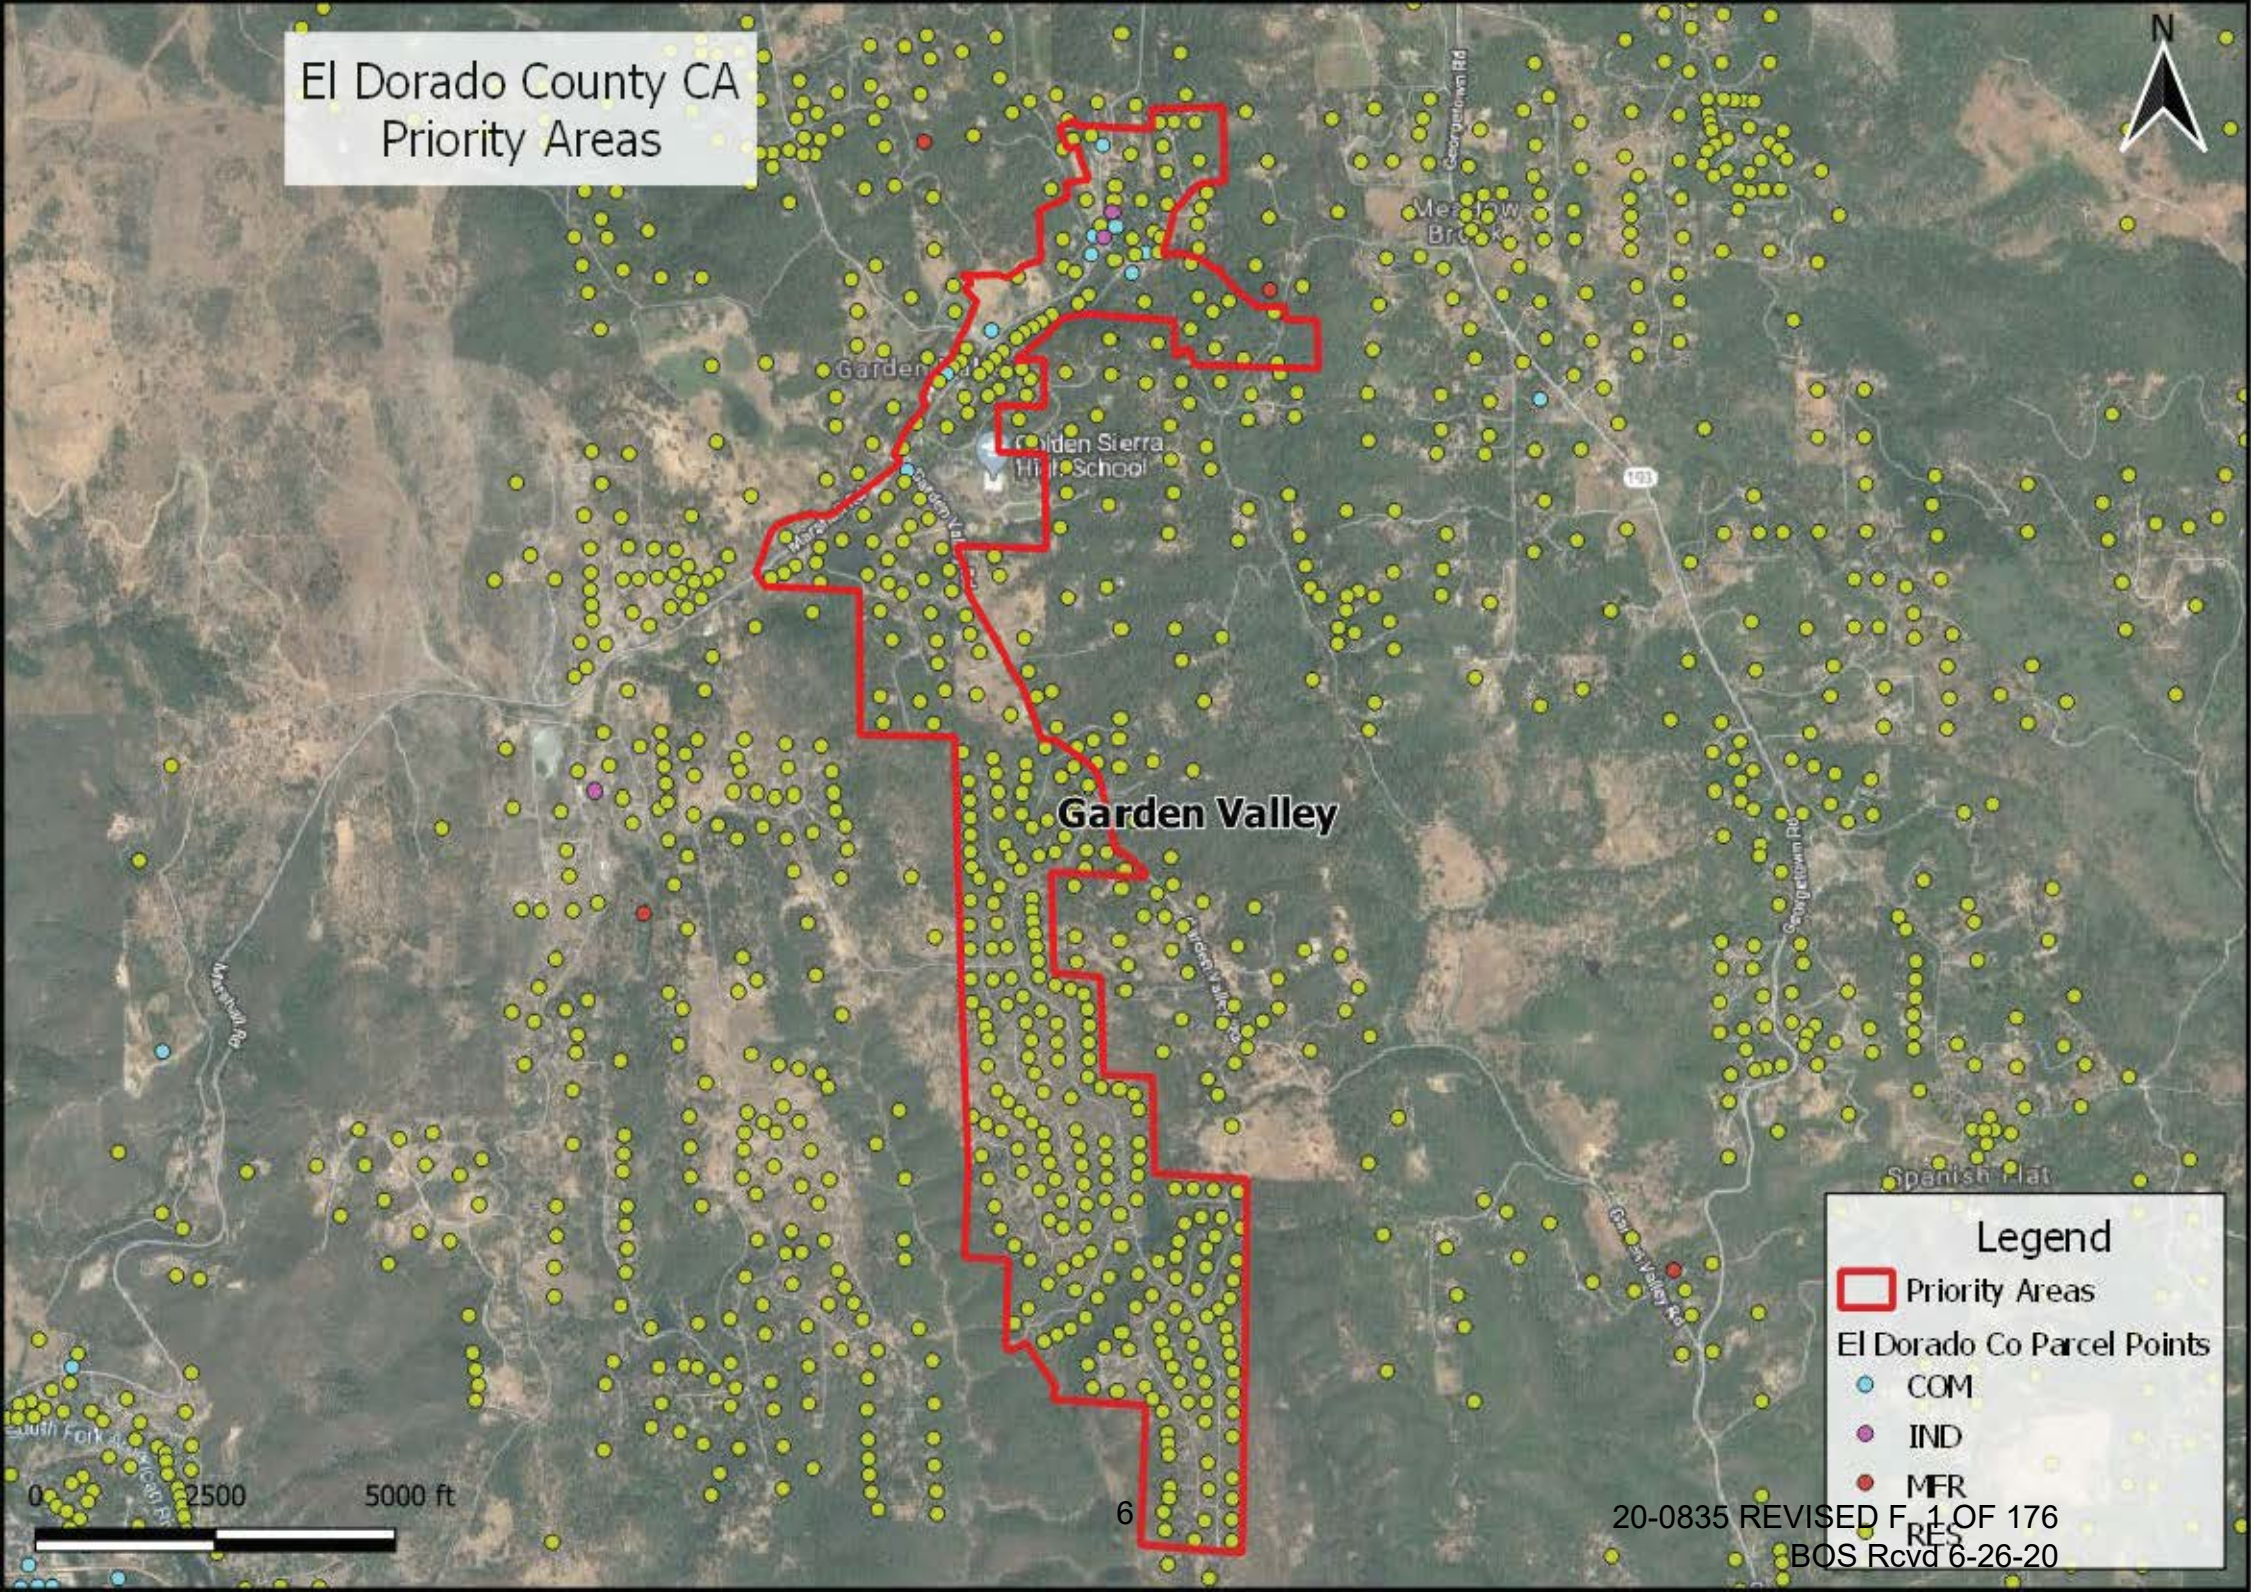

Latrobe

Tahoma

South Lake Tahoe

Legend

-  Priority Areas

20-0835 REVISED FALL OF 174
BOS Rcvd 6-26-20

El Dorado County CA Priority Areas

Garden Valley

Golden Sierra High School

Meadow Brook

Spanish Flat

South Fork

0 2500 5000 ft

Legend

- Priority Areas
- El Dorado Co Parcel Points
 - COM
 - IND
 - MFR
 - RES

El Dorado County CA Priority Areas