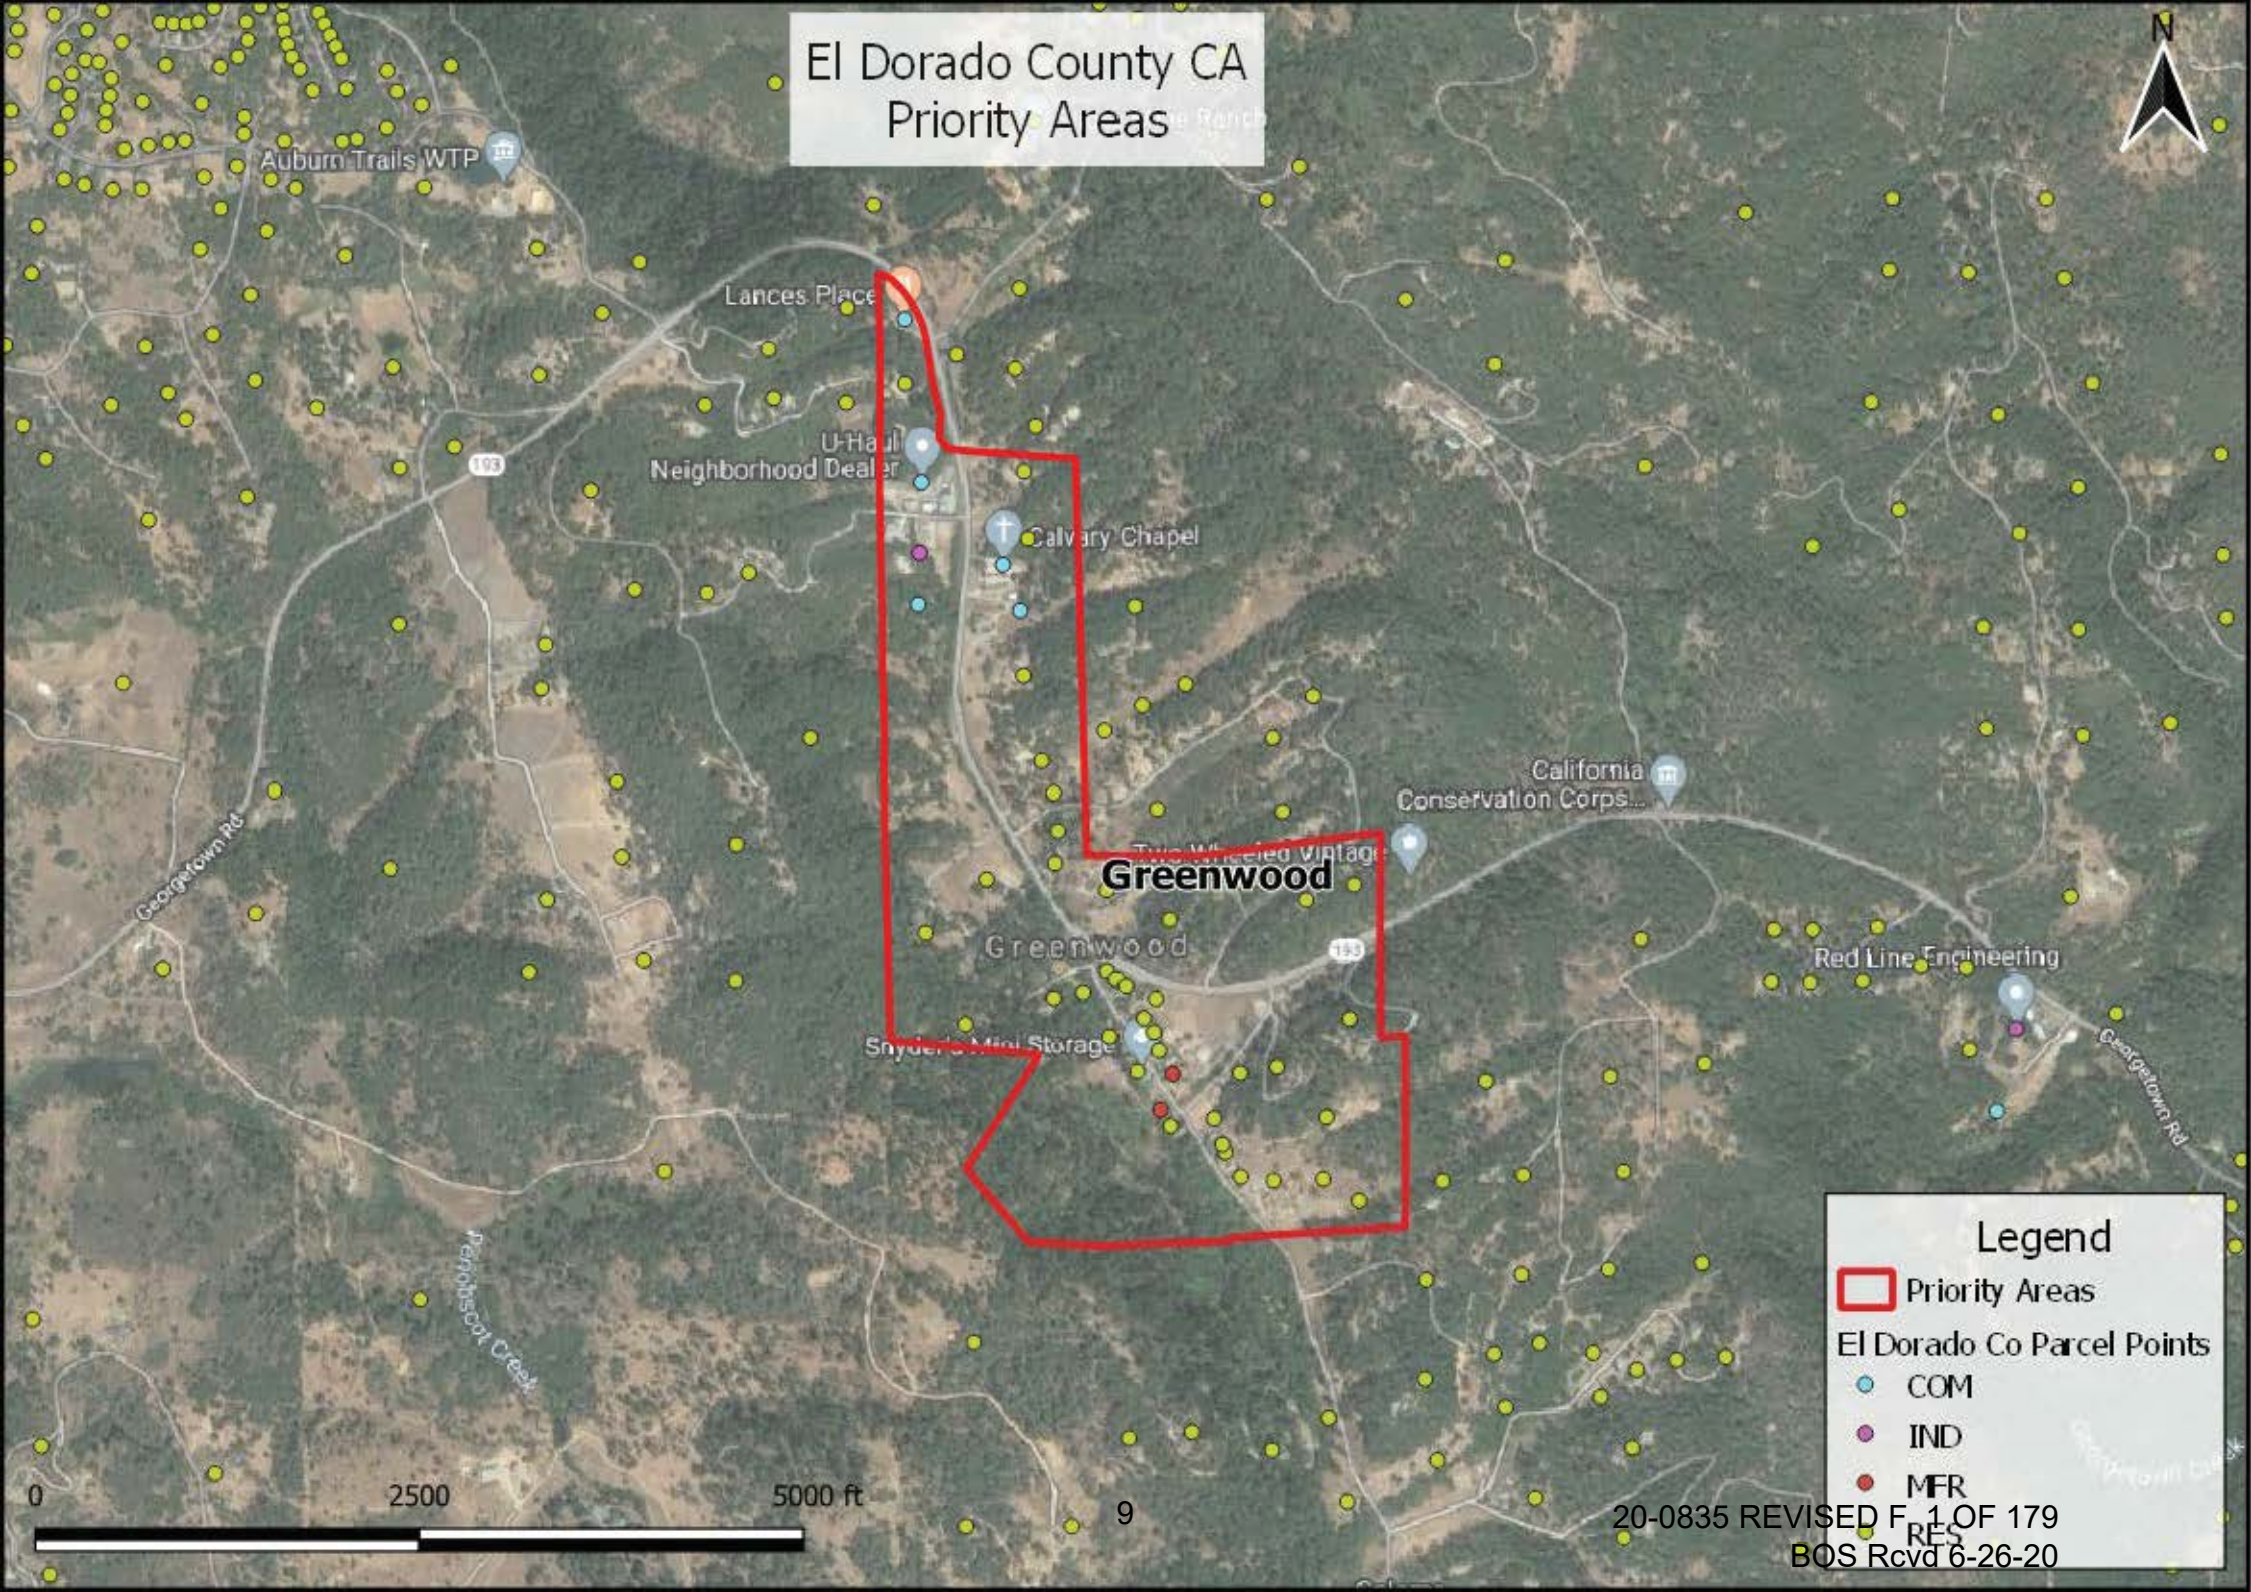

El Dorado County CA Priority Areas

Legend

- Priority Areas
- El Dorado Co Parcel Points
  - COM
  - IND
  - MFR
  - RES