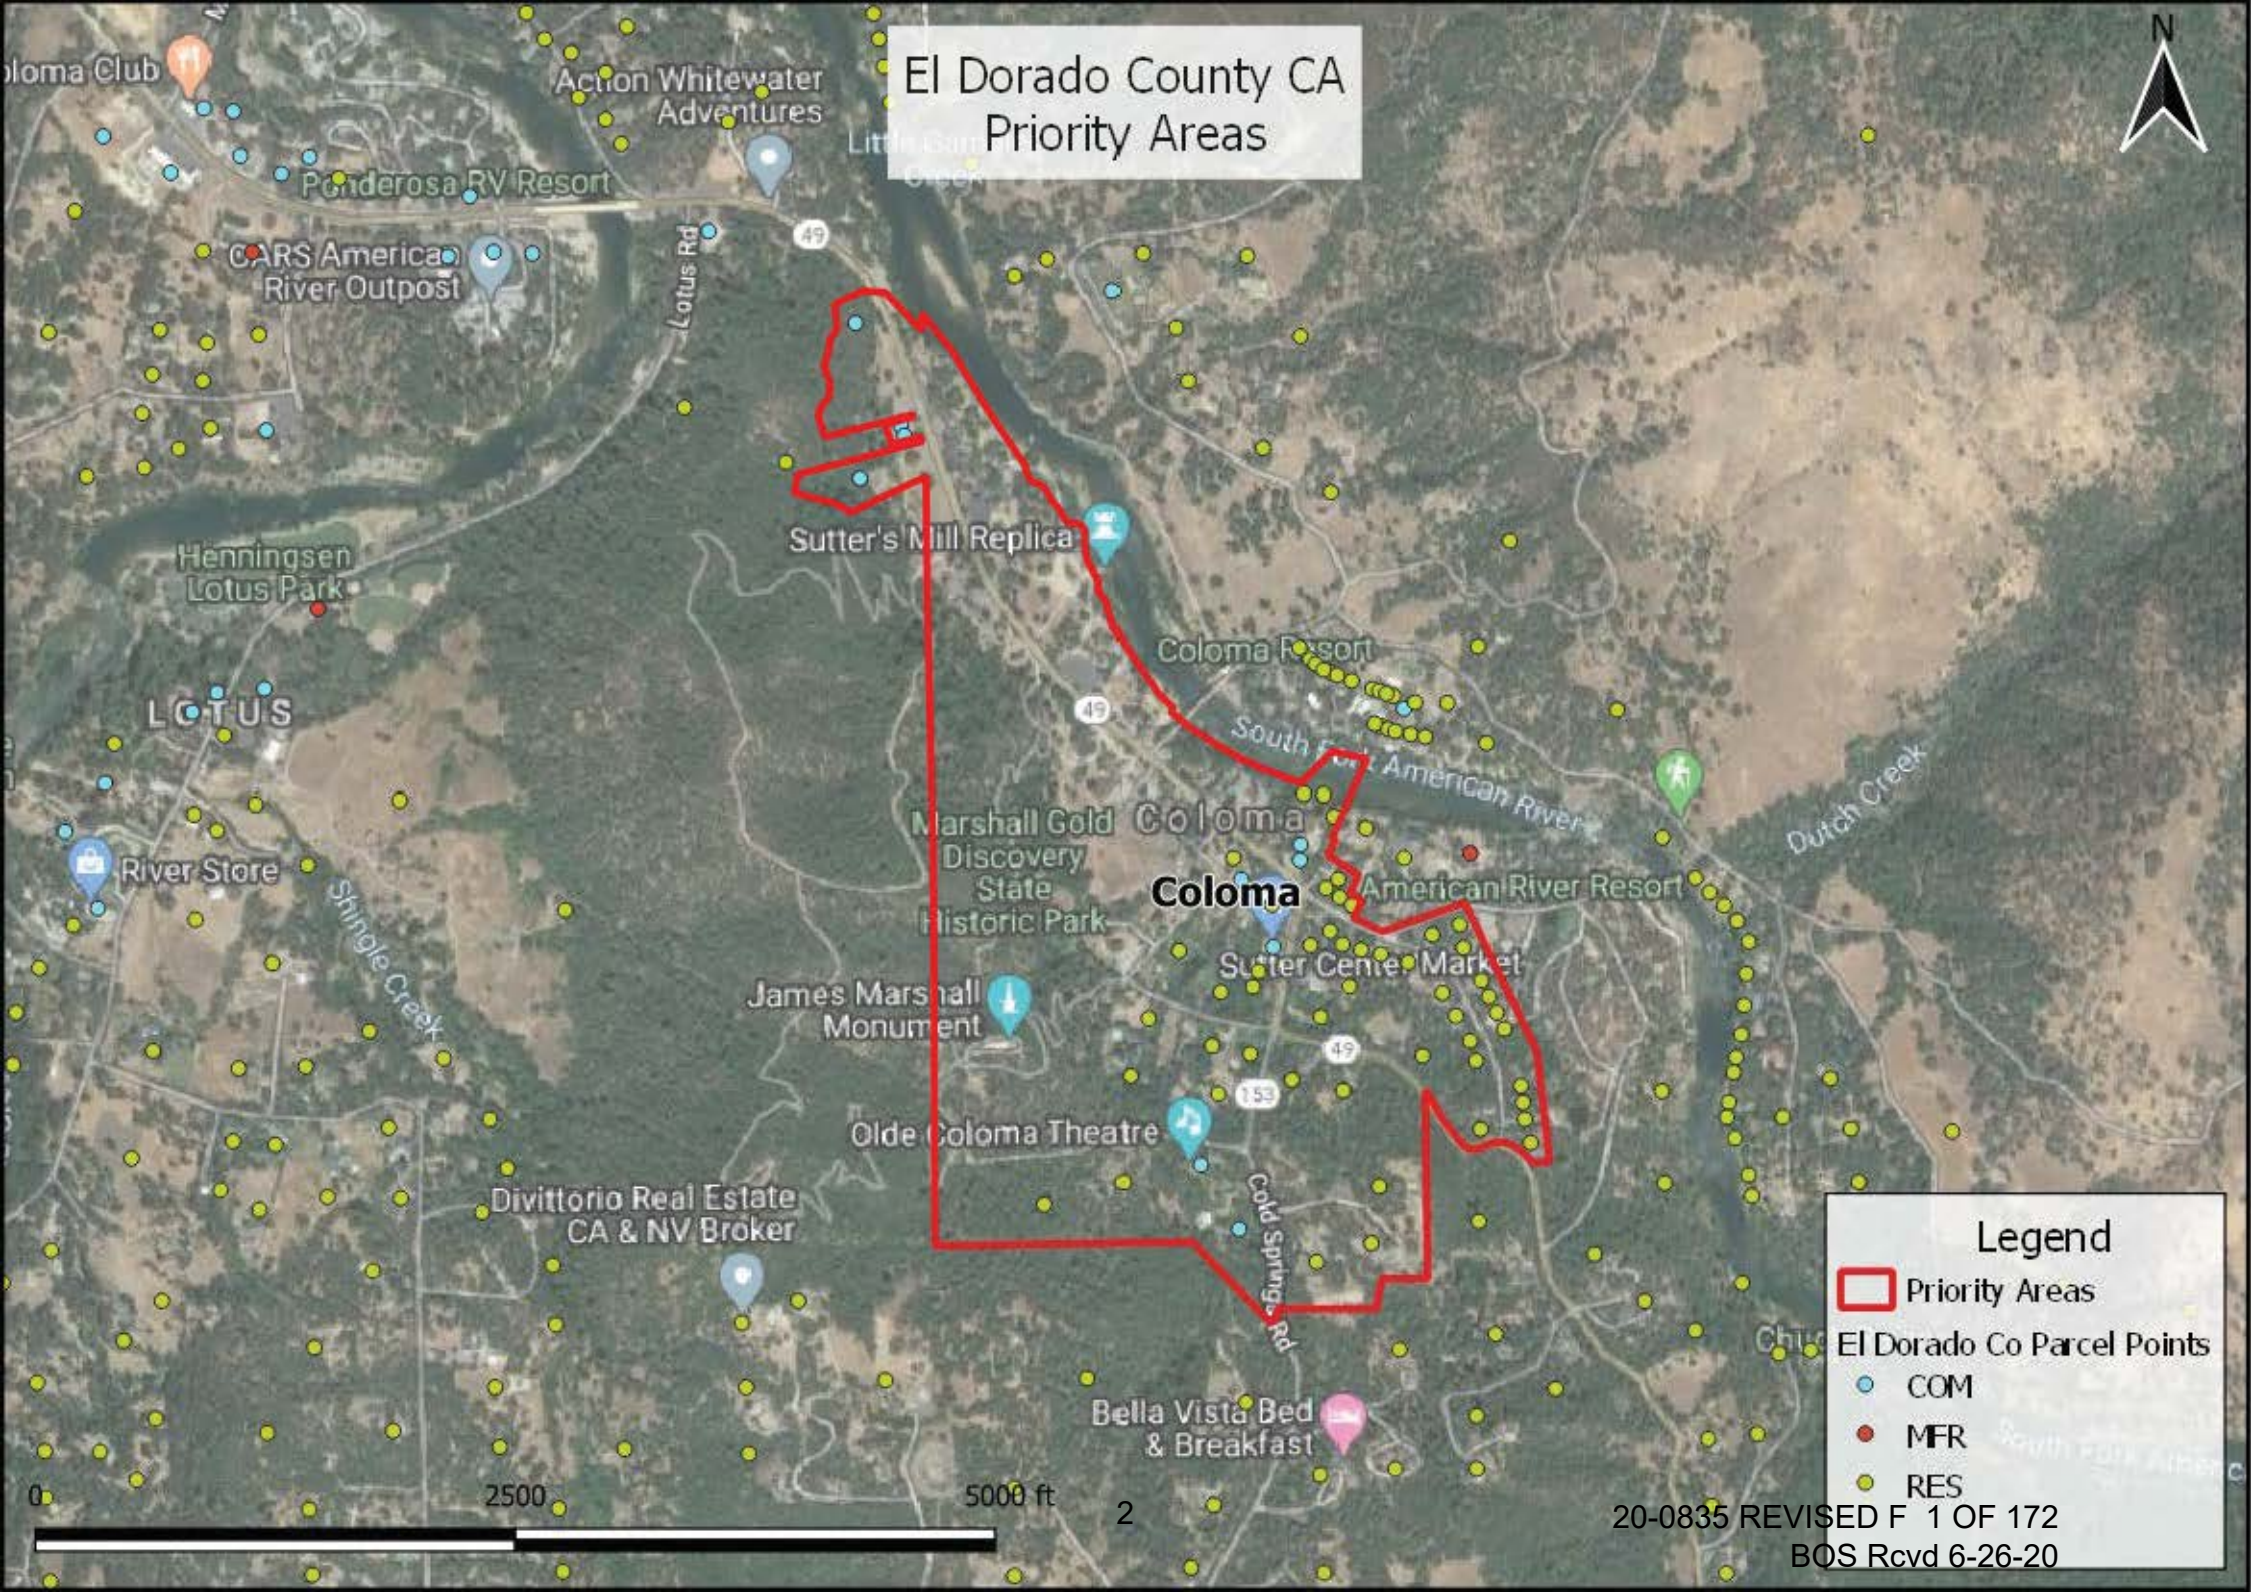

El Dorado County CA Priority Areas

Legend

- Priority Areas
- El Dorado Co Parcel Points
- COM
- MFR
- RES