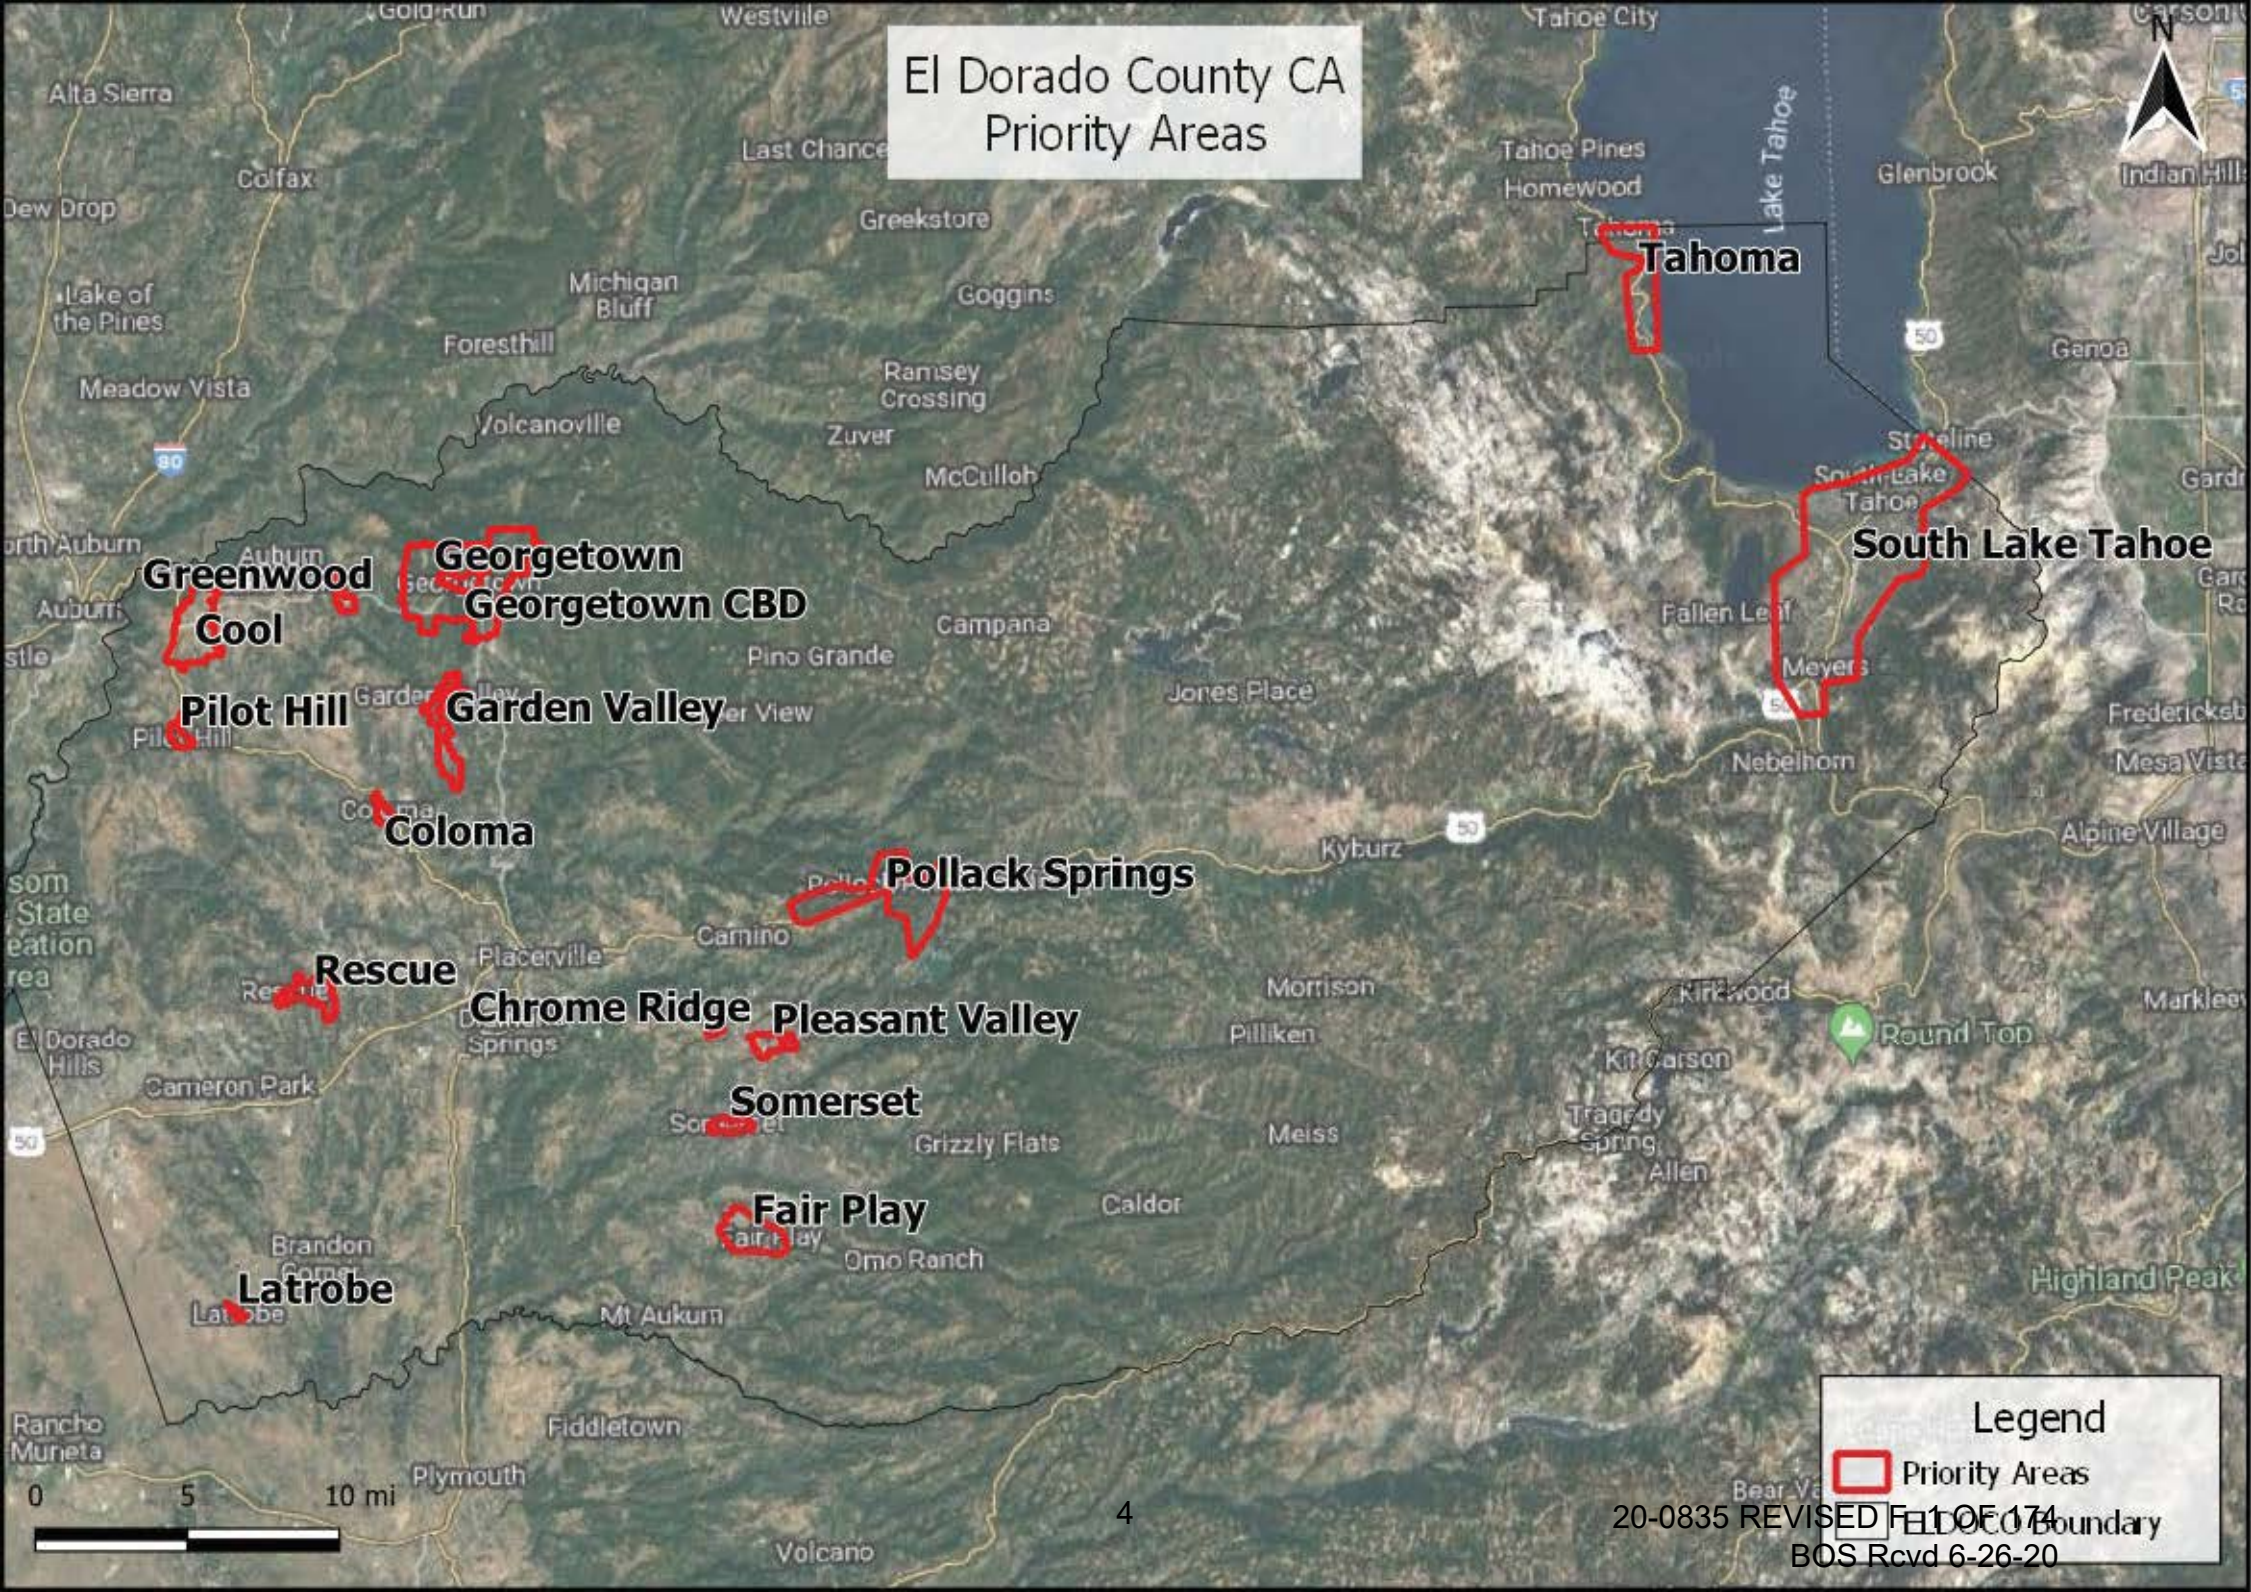

El Dorado County CA Priority Areas

Cool

Cool

Legend

- Priority Areas
- El Dorado Co Parcel Points**
 - COM
 - IND
 - MFR
 - RES

El Dorado County CA Priority Areas

Greenwood
Cool

Georgetown
Georgetown CBD

Pilot Hill

Garden Valley

Coloma

Pollack Springs

Rescue

Chrome Ridge **Pleasant Valley**

Somerset

Fair Play

Latrobe

Tahoma

South Lake Tahoe

Legend

-  Priority Areas

20-0835 REVISED FALL OF 174
BOS Rcvd 6-26-20

El Dorado County CA Priority Areas

Garden Valley

Golden Sierra High School

Meadow Brook

Spanish Flat

South Fork

0 2500 5000 ft

Legend

- Priority Areas
- El Dorado Co Parcel Points
 - COM
 - IND
 - MFR
 - RES

El Dorado County CA Priority Areas